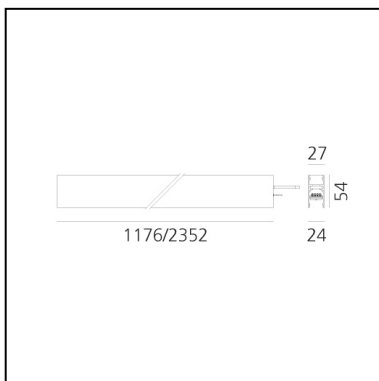

LUMINAIRE

- Watt: **33W**
- Delivered lumens output: **3014lm**
- CCT: **4000K**
- Efficiency: **64%**
- Efficacy: **91.32lm/W**
- CRI: **80**

Notes

For curved systems use only flexible opal diffusing screen. Do not mix flexible diffusing screen and opal diffusing screen.

*Uses 1 DALI address.

Each module, angle and curved elements are provided with mechanical and electrical joints and installation accessories.

1 bracket for fixing to ceiling is included.

End caps have to be ordered separately.

Opal diffusing screen has to be ordered separately.

Depending on the driver, the product can be undimmable or dimmable DALI.

DESCRIPTION

A.24 is a new comprehensive and flexible system to design light in space. A single profile, only 24 mm thick, can be installed in the recessed, ceiling or suspension mode to continuously follow the angles on a flat or three-dimensional surface. This profile hosts to a variety of performance options: diffused light, sharp optical units with three beam angles, or a smart magnetic track. This makes A.24 a flexible system, as well as an open platform to accommodate other products from the Architectural collection. The suspension version also features direct emission. The three solutions can be alternated to match the architecture and the room functions with utmost flexibility. The competence of Artemide is revealed by the quality of light, as well as by the ability of A.24 to freely move in space, with direct power connection points up to 14 metres apart.

PRODUCT CODE: AQ31115

FEATURES

- Article Code: **AQ31115**
- Colour: **Brushed Silver**
- Installation: **WallCeiling**
- Series: **Architectural Indoor**
- Environment: **Indoor**
- Emission: **Direct**
- design by: **Carlotta de Bevilacqua**

DIMENSIONS

- Length: **cm 117.6**
- Width: **cm 2.7**
- Height: **cm 5.4**
- Weight: **cm 1.7**

SOURCES INCLUDED

- Category: **Led**
- Number: **1**
- Watt: **33W**
- Color temperature (K): **4000K**
- CRI: **80**
- Color Tolerance: **MacAdam 2SDCM**
- Service Life: **L70 (6K) 50000h**