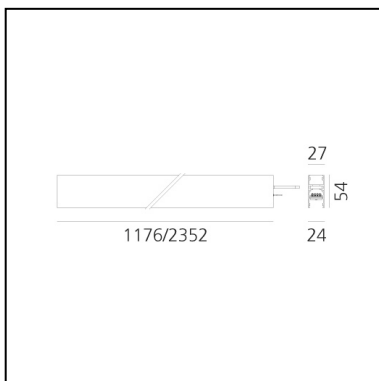

# A.24 - Wall/Ceiling Diffused Emission - Track - Direct Emission - 1176mm - 4000K - White

Carlotta de Bevilacqua

IP20    Dimmerable: 

## DIMENSIONS

- Length: **cm 117.6**
- Width: **cm 2.7**
- Height: **cm 5.4**
- Weight: **cm 1.7**