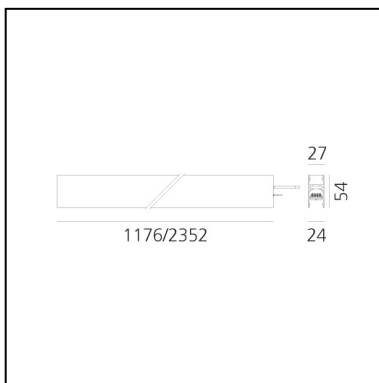

A.24 - Wall/Ceiling Diffused Emission - Track - Direct Emission - 2352mm - 2700K - Black

Carlotta de Bevilacqua

IP20    Dimmerable: 

LUMINAIRE

- Watt: **66W**
- Delivered lumens output: **5683lm**
- CCT: **2700K**
- Efficiency: **64%**
- Efficacy: **86.10lm/W**
- CRI: **80**

DIMENSIONS

- Length: **cm 235.2**
- Width: **cm 2.7**
- Height: **cm 5.4**
- Weight: **cm 2.7**

SOURCES INCLUDED

- Category: **Led**
- Number: **1**
- Watt: **66W**
- Color temperature (K): **2700K**
- Color Tolerance: **MacAdam 2SDCM**
- Service Life: **L70 (6K) 50000h**