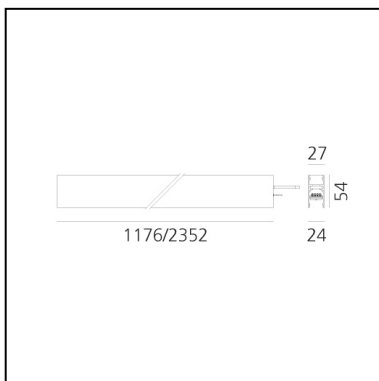

A.24 - Wall/Ceiling Diffused Emission - Track - Direct Emission - 2352mm - 2700K - Brushed Bronze

Carlotta de Bevilacqua

IP20    Dimmerable: 

LUMINAIRE

- Watt: **66W**
- Delivered lumens output: **5683lm**
- CCT: **2700K**
- Efficiency: **64%**
- Efficacy: **86.10lm/W**
- CRI: **80**

DIMENSIONS

- Length: **cm 235.2**
- Width: **cm 2.7**
- Height: **cm 5.4**
- Weight: **cm 2.7**

SOURCES INCLUDED

- Category: **Led**
- Number: **1**
- Watt: **66W**
- Color temperature (K): **2700K**
- Color Tolerance: **MacAdam 2SDCM**
- Service Life: **L70 (6K) 50000h**