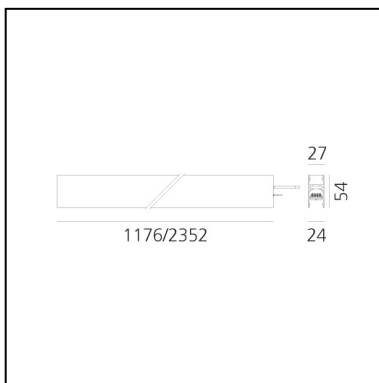

A.24 - Wall/Ceiling Diffused Emission - Track - Direct Emission - 2352mm - 2700K - Brushed Copper

Carlotta de Bevilacqua

IP20    Dimmerable: 

LUMINAIRE

- Watt: **66W**
- Delivered lumens output: **5683lm**
- CCT: **2700K**
- Efficiency: **64%**
- Efficacy: **86.10lm/W**
- CRI: **80**

DIMENSIONS

- Length: **cm 235.2**
- Width: **cm 2.7**
- Height: **cm 5.4**
- Weight: **cm 2.7**

SOURCES INCLUDED

- Category: **Led**
- Number: **1**
- Watt: **66W**
- Color temperature (K): **2700K**
- Color Tolerance: **MacAdam 2SDCM**
- Service Life: **L70 (6K) 50000h**