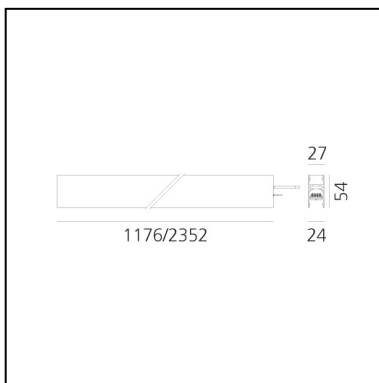

A.24 - Wall/Ceiling Diffused Emission - Track - Direct Emission - 2352mm - 2700K - White

Carlotta de Bevilacqua

IP20    Dimmerable: 

LUMINAIRE

- Watt: **66W**
- Delivered lumens output: **5683lm**
- CCT: **2700K**
- Efficiency: **64%**
- Efficacy: **86.10lm/W**
- CRI: **80**

DIMENSIONS

- Length: **cm 235.2**
- Width: **cm 2.7**
- Height: **cm 5.4**
- Weight: **cm 2.7**

SOURCES INCLUDED

- Category: **Led**
- Number: **1**
- Watt: **66W**
- Color temperature (K): **2700K**
- Color Tolerance: **MacAdam 2SDCM**
- Service Life: **L70 (6K) 50000h**