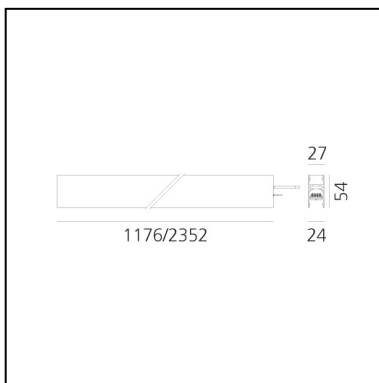

A.24 - Wall/Ceiling Diffused Emission - Track - Direct Emission - 2352mm - 3000K - Black

Carlotta de Bevilacqua

IP20    Dimmerable: 

LUMINAIRE

- Watt: **66W**
- Delivered lumens output: **5769lm**
- CCT: **3000K**
- Efficiency: **64%**
- Efficacy: **87.41lm/W**
- CRI: **80**

DIMENSIONS

- Length: **cm 235.2**
- Width: **cm 2.7**
- Height: **cm 5.4**
- Weight: **cm 2.7**

SOURCES INCLUDED

- Category: **Led**
- Number: **1**
- Watt: **66W**
- Color temperature (K): **3000K**
- CRI: **80**
- Color Tolerance: **MacAdam 2SDCM**
- Service Life: **L70 (6K) 50000h**