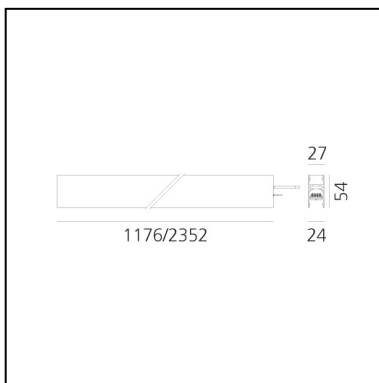

A.24 - Wall/Ceiling Diffused Emission - Track - Direct Emission - 2352mm - 3000K - Brushed Bronze

Carlotta de Bevilacqua

IP20    Dimmerable: 

LUMINAIRE

- Watt: **66W**
- Delivered lumens output: **5769lm**
- CCT: **3000K**
- Efficiency: **64%**
- Efficacy: **87.41lm/W**
- CRI: **80**

DIMENSIONS

- Length: **cm 235.2**
- Width: **cm 2.7**
- Height: **cm 5.4**
- Weight: **cm 2.7**

SOURCES INCLUDED

- Category: **Led**
- Number: **1**
- Watt: **66W**
- Color temperature (K): **3000K**
- CRI: **80**
- Color Tolerance: **MacAdam 2SDCM**
- Service Life: **L70 (6K) 50000h**