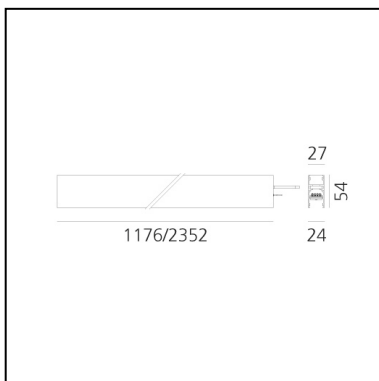

# A.24 - Wall/Ceiling Diffused Emission - Track - Direct Emission - 2352mm - 3000K - Brushed Copper

Carlotta de Bevilacqua

IP20    Dimmerable: 

## DIMENSIONS

- Length: **cm 235.2**
- Width: **cm 2.7**
- Height: **cm 5.4**
- Weight: **cm 2.7**