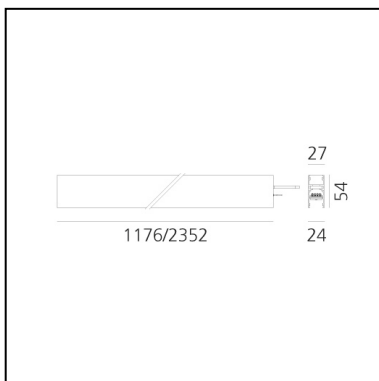

LUMINAIRE

- Watt: **66W**
- Delivered lumens output: **5769lm**
- CCT: **3000K**
- Efficiency: **64%**
- Efficacy: **87.41lm/W**
- CRI: **80**

Notes

For curved systems use only flexible opal diffusing screen. Do not mix flexible diffusing screen and opal diffusing screen.

*Uses 2 DALI addresses.

Each module, angle and curved elements are provided with mechanical and electrical joints and installation accessories.

2 brackets for fixing to ceiling are included.

End caps have to be ordered separately.

Opal diffusing screen has to be ordered separately.

Depending on the driver, the product can be undimmable or dimmable DALI.

DESCRIPTION

A.24 is a new comprehensive and flexible system to design light in space. A single profile, only 24 mm thick, can be installed in the recessed, ceiling or suspension mode to continuously follow the angles on a flat or three-dimensional surface. This profile hosts to a variety of performance options: diffused light, sharp optical units with three beam angles, or a smart magnetic track. This makes A.24 a flexible system, as well as an open platform to accommodate other products from the Architectural collection. The suspension version also features direct emission. The three solutions can be alternated to match the architecture and the room functions with utmost flexibility. The competence of Artemide is revealed by the quality of light, as well as by the ability of A.24 to freely move in space, with direct power connection points up to 14 metres apart.

PRODUCT CODE: AQ31215

FEATURES

- Article Code: **AQ31215**
- Colour: **Brushed Silver**
- Installation: **WallCeiling**
- Series: **Architectural Indoor**
- Environment: **Indoor**
- Emission: **Direct**
- design by: **Carlotta de Bevilacqua**

DIMENSIONS

- Length: **cm 235.2**
- Width: **cm 2.7**
- Height: **cm 5.4**
- Weight: **cm 2.7**

SOURCES INCLUDED

- Category: **Led**
- Number: **1**
- Watt: **66W**
- Color temperature (K): **3000K**
- CRI: **80**
- Color Tolerance: **MacAdam 2SDCM**
- Service Life: **L70 (6K) 50000h**