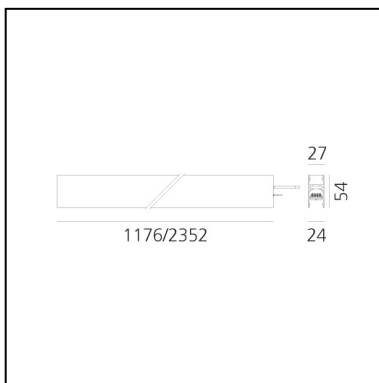

A.24 - Wall/Ceiling Diffused Emission - Track - Direct Emission - 2352mm - 3000K - White

Carlotta de Bevilacqua

IP20    Dimmerable: 

LUMINAIRE

- Watt: **66W**
- Delivered lumens output: **5769lm**
- CCT: **3000K**
- Efficiency: **64%**
- Efficacy: **87.41lm/W**
- CRI: **80**

DIMENSIONS

- Length: **cm 235.2**
- Width: **cm 2.7**
- Height: **cm 5.4**
- Weight: **cm 2.7**

SOURCES INCLUDED

- Category: **Led**
- Number: **1**
- Watt: **66W**
- Color temperature (K): **3000K**
- CRI: **80**
- Color Tolerance: **MacAdam 2SDCM**
- Service Life: **L70 (6K) 50000h**