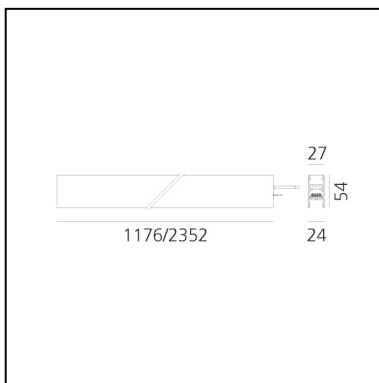

A.24 - Wall/Ceiling Diffused Emission - Track - Direct Emission - 2352mm - 4000K - Black

Carlotta de Bevilacqua

IP20    Dimmerable: 

LUMINAIRE

- Watt: **66W**
- Delivered lumens output: **6027lm**
- CCT: **4000K**
- Efficiency: **64%**
- Efficacy: **91.32lm/W**
- CRI: **80**

DIMENSIONS

- Length: **cm 235.2**
- Width: **cm 2.7**
- Height: **cm 5.4**
- Weight: **cm 2.7**

SOURCES INCLUDED

- Category: **Led**
- Number: **1**
- Watt: **66W**
- Color temperature (K): **4000K**
- CRI: **80**
- Color Tolerance: **MacAdam 2SDCM**
- Service Life: **L70 (6K) 50000h**

Power cable, 2x0.75 + 2x0.35, mm2 (to realized customized power cable) - 10m - Black AQ90800

Power cable, 2x0.75 + 2x0.35, mm2 (to realized customized power cable) - 50m - Black AQ90900

240W Ceiling power supply kit (cable length 2,2 m) - 230VAC-48VDC - IP20 - 321x91x111H - White - APP Compatible AQ17201APP