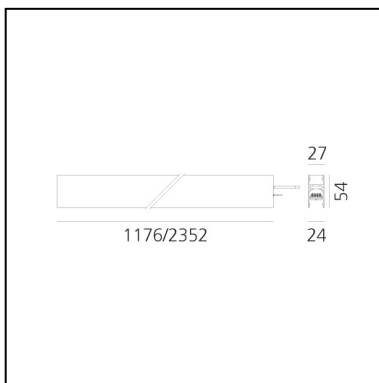

A.24 - Wall/Ceiling Diffused Emission - Track - Direct Emission - 2352mm - 4000K - Brushed Bronze

Carlotta de Bevilacqua

IP20    Dimmerable: 

LUMINAIRE

- Watt: **66W**
- Delivered lumens output: **6027lm**
- CCT: **4000K**
- Efficiency: **64%**
- Efficacy: **91.32lm/W**
- CRI: **80**

DIMENSIONS

- Length: **cm 235.2**
- Width: **cm 2.7**
- Height: **cm 5.4**
- Weight: **cm 2.7**

SOURCES INCLUDED

- Category: **Led**
- Number: **1**
- Watt: **66W**
- Color temperature (K): **4000K**
- CRI: **80**
- Color Tolerance: **MacAdam 2SDCM**
- Service Life: **L70 (6K) 50000h**