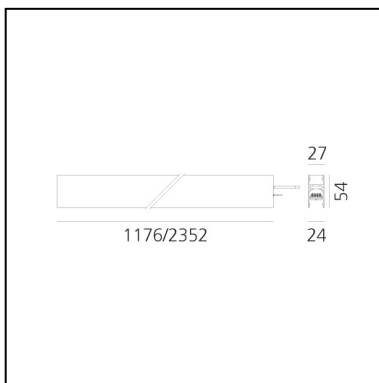

A.24 - Wall/Ceiling Diffused Emission - Track - Direct Emission - 2352mm - 4000K - Brushed Copper

Carlotta de Bevilacqua

IP20    Dimmerable: 

LUMINAIRE

- Watt: **66W**
- Delivered lumens output: **6027lm**
- CCT: **4000K**
- Efficiency: **64%**
- Efficacy: **91.32lm/W**
- CRI: **80**

DIMENSIONS

- Length: **cm 235.2**
- Width: **cm 2.7**
- Height: **cm 5.4**
- Weight: **cm 2.7**

SOURCES INCLUDED

- Category: **Led**
- Number: **1**
- Watt: **66W**
- Color temperature (K): **4000K**
- CRI: **80**
- Color Tolerance: **MacAdam 2SDCM**
- Service Life: **L70 (6K) 50000h**