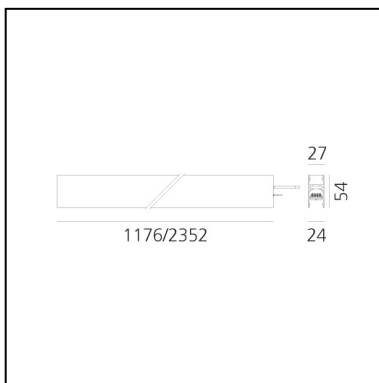

LUMINAIRE

- Watt: **66W**
- Delivered lumens output: **6027lm**
- CCT: **4000K**
- Efficiency: **64%**
- Efficacy: **91.32lm/W**
- CRI: **80**

Notes

For curved systems use only flexible opal diffusing screen. Do not mix flexible diffusing screen and opal diffusing screen.

*Uses 2 DALI addresses.

Each module, angle and curved elements are provided with mechanical and electrical joints and installation accessories.

2 brackets for fixing to ceiling are included.

End caps have to be ordered separately.

Opal diffusing screen has to be ordered separately.

Depending on the driver, the product can be undimmable or dimmable DALI.

DESCRIPTION

A.24 is a new comprehensive and flexible system to design light in space. A single profile, only 24 mm thick, can be installed in the recessed, ceiling or suspension mode to continuously follow the angles on a flat or three-dimensional surface. This profile hosts to a variety of performance options: diffused light, sharp optical units with three beam angles, or a smart magnetic track. This makes A.24 a flexible system, as well as an open platform to accommodate other products from the Architectural collection. The suspension version also features direct emission. The three solutions can be alternated to match the architecture and the room functions with utmost flexibility. The competence of Artemide is revealed by the quality of light, as well as by the ability of A.24 to freely move in space, with direct power connection points up to 14 metres apart.

PRODUCT CODE: AQ31315

FEATURES

- Article Code: **AQ31315**
- Colour: **Brushed Silver**
- Installation: **WallCeiling**
- Series: **Architectural Indoor**
- Environment: **Indoor**
- Emission: **Direct**
- design by: **Carlotta de Bevilacqua**

DIMENSIONS

- Length: **cm 235.2**
- Width: **cm 2.7**
- Height: **cm 5.4**
- Weight: **cm 2.7**

SOURCES INCLUDED

- Category: **Led**
- Number: **1**
- Watt: **66W**
- Color temperature (K): **4000K**
- CRI: **80**
- Color Tolerance: **MacAdam 2SDCM**
- Service Life: **L70 (6K) 50000h**