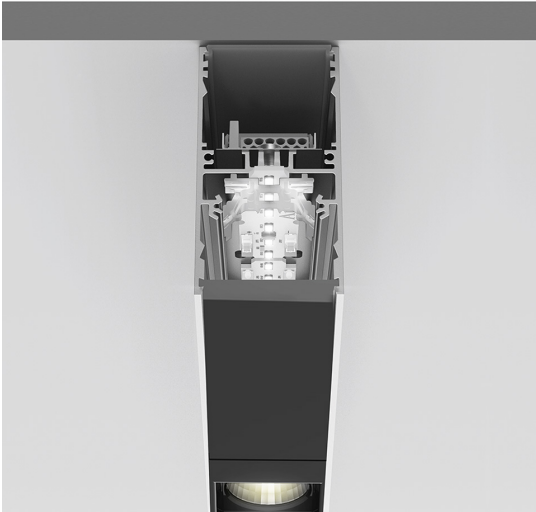

# A.39 Suspension/Ceiling - Direct Emission - 1184mm - 20° - 3000K - Dimmable DALI - 3x4 Optics - White

Carlotta de Bevilacqua

IP 20    Regulable: 

## LUMINARIA

- Potencia (W): **38W**
- Flujo Luminoso (lm): **2473lm**
- CCT: **3000K**
- Efficiency: **76%**
- Efficacy: **65.07lm/W**
- CRI: **90**
- Dimmable Typology: **Dali**

## ESPECIFICACIONES

Optimized version in line applications with wide lengths. Diffusing direct and direct + indirect emission. Recessed trim, trimless, suspension and ceiling versions. Dimmable and non dimmable in two CCT 3000K and 4000K versions.

## DIMENSIONES

- Longitud: **cm 118**
- Ancho: **cm 4.5**
- Altura: **cm 8.5**