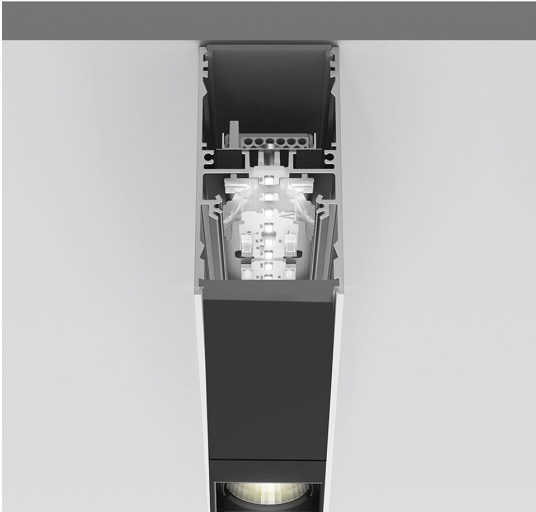

# A.39 Suspension/Ceiling - Direct Emission - 2368mm - 20° - 4000K - Dimmable DALI - 6x4 Optics - Black

Carlotta de Bevilacqua

IP 20    Regulable: 

## LUMINARIA

- Potencia (W): **70W**
- Flujo Luminoso (lm): **5292lm**
- CCT: **4000K**
- Efficiency: **76%**
- Efficacy: **75.61lm/W**
- CRI: **90**
- Dimmable Typology: **Dali**

## ESPECIFICACIONES

Optimized version in line applications with wide lengths. Diffusing direct and direct + indirect emission. Recessed trim, trimless, suspension and ceiling versions. Dimmable and non dimmable in two CCT 3000K and 4000K versions.

## DIMENSIONES

- Longitud: **cm 237**
- Ancho: **cm 4.5**
- Altura: **cm 8.5**