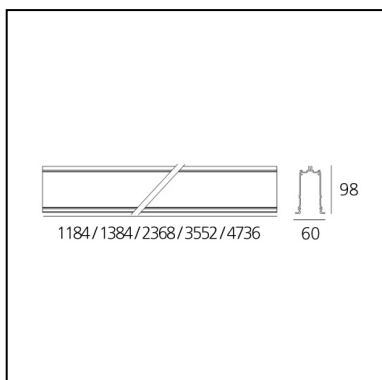

A. Sharping Structural Module Recessed Trim - 1184mm Silver

Carlotta de Bevilacqua

DESCRIPTION

Algoritmo Sharping is very flexible and it allows to combine in continuity Sharp light modules, with indirect and diffused LED lighting in warm white (3000K) and neutral white (4000K). Structural modules are in extruded aluminum, available in different lengths depending on the installation option, three finishes (white, black, silver or gloss anodized), two optic finishes (black and white) and three beams (20°, 36° and 52°).

CARACTÉRISTIQUES

- Code Produit : **M293490**
- Couleur: **Silver**
- Installation: **Encastré**
- Séries: **Architectural Indoor**
- Environnement: **Indoor**
- dessiné par: **Carlotta de Bevilacqua**

DIMENSIONS

- Longueur : **1180 mm**

ACCESSOIRES

90° angle to mechanically connect two recessed modules on perpendicular plane - Silver (trim) M293890

90° joint. To mechanically connect two recessed modules on the same plane - Trim - Silver (To be ordered with kit cover angle cod. AE44001 / AE44004) M293990