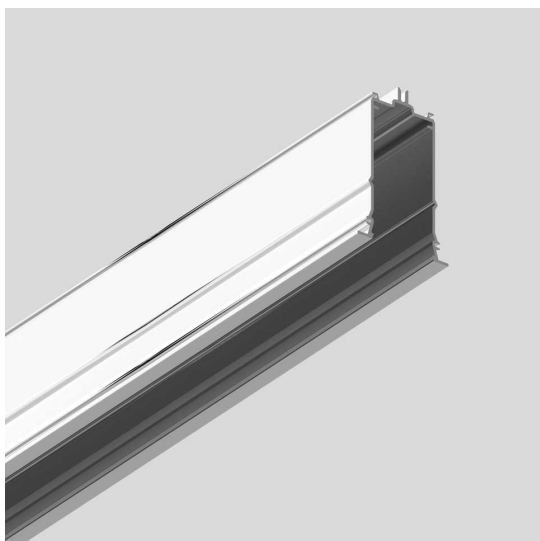

A. Sharping Structural Module Recessed Trim - 1184mm Silver

Carlotta de Bevilacqua

DESCRIPTION

Algoritmo Sharping is very flexible and it allows to combine in continuity Sharp light modules, with indirect and diffused LED lighting in warm white (3000K) and neutral white (4000K). Structural modules are in extruded aluminum, available in different lengths depending on the installation option, three finishes (white, black, silver or gloss anodized), two optic finishes (black and white) and three beams (20°, 36° and 52°).

CARACTÉRISTIQUES

- Code Produit : **M293490**
- Couleur: **Silver**
- Installation: **Encastré**
- Séries: **Architectural Indoor**
- Environnement: **Indoor**
- dessiné par: **Carlotta de Bevilacqua**

DIMENSIONS

- Longueur : **1180 mm**

ACCESSOIRES

90° angle to mechanically connect two recessed modules on perpendicular plane - Silver (trim) M293890

90° joint. To mechanically connect two recessed modules on the same plane - Trim - Silver (To be ordered with kit cover angle cod. AE44001 / AE44004) M293990

End caps (set of 2) trim silver M294090

Kit cover angle - White (To be ordered with 90° joint cod. M196600 / M293920 / M293910 / M293990 / M196820 / M196810 / M196890 / M196860) AE44001

Kit cover angle - Black (To be ordered with 90° joint cod. M196600 / M293920 / M293910 / M293990 / M196820 / M196810 / M196890 / M196860) AE44004