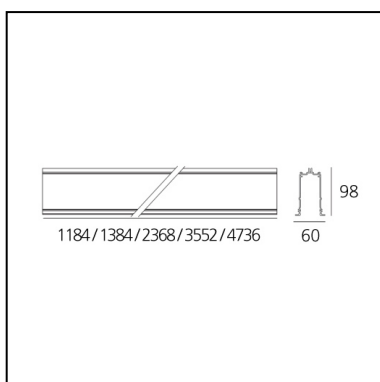

A. Sharping Structural Module Recessed Trim - 2368mm Black

Carlotta de Bevilacqua

DESCRIPTION

Algoritmo Sharping is very flexible and it allows to combine in continuity Sharp light modules, with indirect and diffused LED lighting in warm white (3000K) and neutral white (4000K). Structural modules are in extruded aluminum, available in different lengths depending on the installation option, three finishes (white, black, silver or gloss anodized), two optic finishes (black and white) and three beams (20°, 36° and 52°).

CARACTÉRISTIQUES

- Code Produit : **M293510**
- Couleur: **Black**
- Installation: **Encastré**
- Séries: **Architectural Indoor**
- Environnement: **Indoor**
- dessiné par: **Carlotta de Bevilacqua**

DIMENSIONS

- Longueur : **2360 mm**

ACCESSOIRES

90° angle. To mechanically connect two recessed modules on perpendicular planes. Black (trim) M293810

90° joint. To mechanically connect two recessed modules on the same plane - Trim - Black (To be ordered with kit cover angle cod. AE44001 / AE44004) M293910