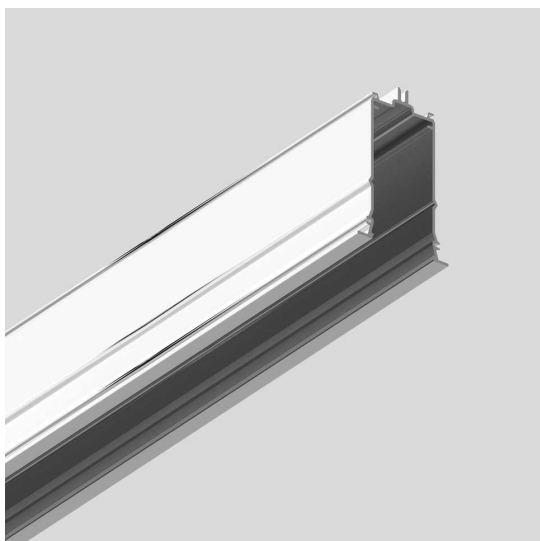

A. Sharping Structural Module Recessed Trim - 2368mm Black

Carlotta de Bevilacqua

DESCRIPTION

Algoritmo Sharping is very flexible and it allows to combine in continuity Sharp light modules, with indirect and diffused LED lighting in warm white (3000K) and neutral white (4000K). Structural modules are in extruded aluminum, available in different lengths depending on the installation option, three finishes (white, black, silver or gloss anodized), two optic finishes (black and white) and three beams (20°, 36° and 52°).

CARACTÉRISTIQUES

- Code Produit : **M293510**
- Couleur: **Black**
- Installation: **Encastré**
- Séries: **Architectural Indoor**
- Environnement: **Indoor**
- dessiné par: **Carlotta de Bevilacqua**

DIMENSIONS

- Longueur : **2360 mm**

ACCESSOIRES

90° angle. To mechanically connect two recessed modules on perpendicular planes. Black (trim) M293810

90° joint. To mechanically connect two recessed modules on the same plane - Trim - Black (To be ordered with kit cover angle cod. AE44001 / AE44004) M293910

End caps (set of 2) trim black M294010

Kit cover angle - White (To be ordered with 90° joint cod. M196600 / M293920 / M293910 / M293990 / M196820 / M196810 / M196890 / M196860) AE44001

Kit cover angle - Black (To be ordered with 90° joint cod. M196600 / M293920 / M293910 / M293990 / M196820 / M196810 / M196890 / M196860) AE44004