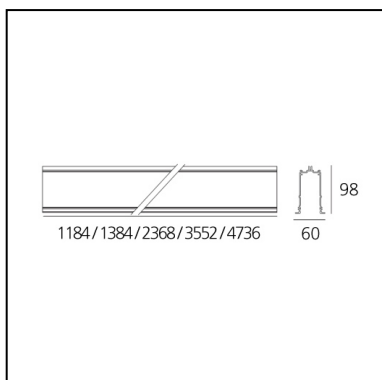

A. Sharping Structural Module Recessed Trim - 2368mm Silver

Carlotta de Bevilacqua

DESCRIPTION

Algoritmo Sharping is very flexible and it allows to combine in continuity Sharp light modules, with indirect and diffused LED lighting in warm white (3000K) and neutral white (4000K). Structural modules are in extruded aluminum, available in different lengths depending on the installation option, three finishes (white, black, silver or gloss anodized), two optic finishes (black and white) and three beams (20°, 36° and 52°).

CARACTÉRISTIQUES

- Code Produit : **M293590**
- Couleur: **Silver**
- Installation: **Encastré**
- Séries: **Architectural Indoor**
- Environnement: **Indoor**
- dessiné par: **Carlotta de Bevilacqua**

DIMENSIONS

- Longueur : **2360 mm**

ACCESSOIRES

90° angle to mechanically connect two recessed modules on perpendicular plane - Silver (trim) M293890

90° joint. To mechanically connect two recessed modules on the same plane - Trim - Silver (To be ordered with kit cover angle cod. AE44001 / AE44004) M293990