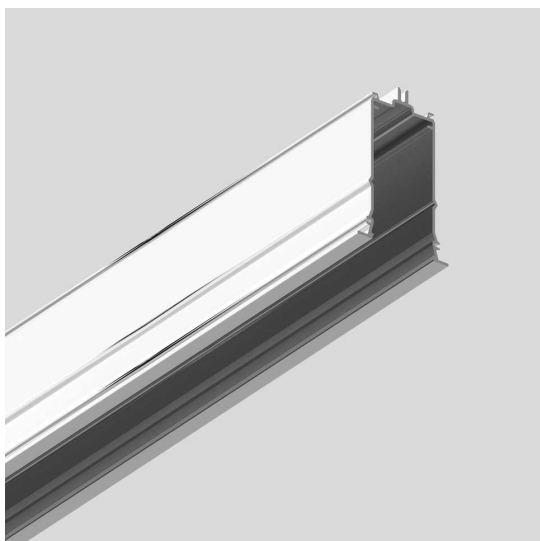

A. Sharping Structural Module Recessed Trim - 2368mm Silver

Carlotta de Bevilacqua

DESCRIPTION

Algoritmo Sharping is very flexible and it allows to combine in continuity Sharp light modules, with indirect and diffused LED lighting in warm white (3000K) and neutral white (4000K). Structural modules are in extruded aluminum, available in different lengths depending on the installation option, three finishes (white, black, silver or gloss anodized), two optic finishes (black and white) and three beams (20°, 36° and 52°).

CARACTÉRISTIQUES

- Code Produit : **M293590**
- Couleur: **Silver**
- Installation: **Encastré**
- Séries: **Architectural Indoor**
- Environnement: **Indoor**
- dessiné par: **Carlotta de Bevilacqua**

DIMENSIONS

- Longueur : **2360 mm**

ACCESSOIRES

90° angle to mechanically connect two recessed modules on perpendicular plane - Silver (trim) M293890

90° joint. To mechanically connect two recessed modules on the same plane - Trim - Silver (To be ordered with kit cover angle cod. AE44001 / AE44004) M293990

End caps (set of 2) trim silver M294090

Kit cover angle - White (To be ordered with 90° joint cod. M196600 / M293920 / M293910 / M293990 / M196820 / M196810 / M196890 / M196860) AE44001

Kit cover angle - Black (To be ordered with 90° joint cod. M196600 / M293920 / M293910 / M293990 / M196820 / M196810 / M196890 / M196860) AE44004