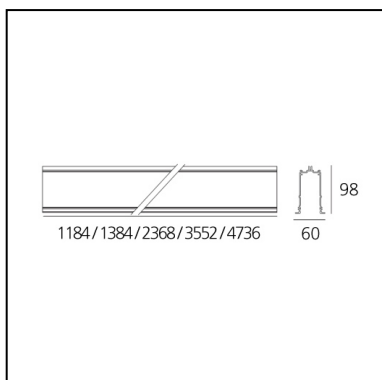

A. Sharping Structural Module Recessed Trim - 3552mm Black

Carlotta de Bevilacqua

DESCRIPTION

Algoritmo Sharping is very flexible and it allows to combine in continuity Sharp light modules, with indirect and diffused LED lighting in warm white (3000K) and neutral white (4000K). Structural modules are in extruded aluminum, available in different lengths depending on the installation option, three finishes (white, black, silver or gloss anodized), two optic finishes (black and white) and three beams (20°, 36° and 52°).

CARACTÉRISTIQUES

- Code Produit : **M293610**
- Couleur: **Black**
- Installation: **Encastré**
- Séries: **Architectural Indoor**
- Environnement: **Indoor**
- dessiné par: **Carlotta de Bevilacqua**

DIMENSIONS

- Longueur : **3550 mm**

ACCESSOIRES

90° angle. To mechanically connect two recessed modules on perpendicular planes. Black (trim) M293810

90° joint. To mechanically connect two recessed modules on the same plane - Trim - Black (To be ordered with kit cover angle cod. AE44001 / AE44004) M293910

End caps (set of 2) trim black M294010

Kit cover angle - White (To be ordered with 90° joint cod. M196600 / M293920 / M293910 / M293990 / M196820 / M196810 / M196890 / M196860) AE44001

Kit cover angle - Black (To be ordered with 90° joint cod. M196600 / M293920 / M293910 / M293990 / M196820 / M196810 / M196890 / M196860) AE44004