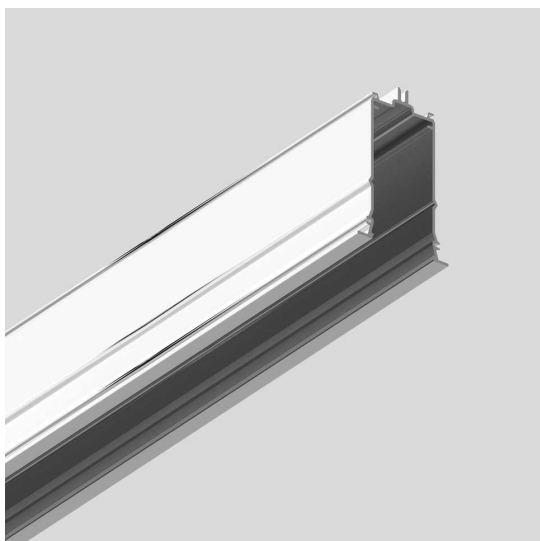

A. Sharping Structural Module Recessed Trim - 3552mm Black

Carlotta de Bevilacqua

DESCRIPTION

Algoritmo Sharping is very flexible and it allows to combine in continuity Sharp light modules, with indirect and diffused LED lighting in warm white (3000K) and neutral white (4000K). Structural modules are in extruded aluminum, available in different lengths depending on the installation option, three finishes (white, black, silver or gloss anodized), two optic finishes (black and white) and three beams (20°, 36° and 52°).

CARACTÉRISTIQUES

- Code Produit : **M293610**
- Couleur: **Black**
- Installation: **Encastré**
- Séries: **Architectural Indoor**
- Environnement: **Indoor**
- dessiné par: **Carlotta de Bevilacqua**

DIMENSIONS

- Longueur : **3550 mm**

ACCESSOIRES

90° angle. To mechanically connect two recessed modules on perpendicular planes. Black (trim) M293810

90° joint. To mechanically connect two recessed modules on the same plane - Trim - Black (To be ordered with kit cover angle cod. AE44001 / AE44004) M293910

End caps (set of 2) trim black M294010

Kit cover angle - White (To be ordered with 90° joint cod. M196600 / M293920 / M293910 / M293990 / M196820 / M196810 / M196890 / M196860) AE44001

Kit cover angle - Black (To be ordered with 90° joint cod. M196600 / M293920 / M293910 / M293990 / M196820 / M196810 / M196890 / M196860) AE44004