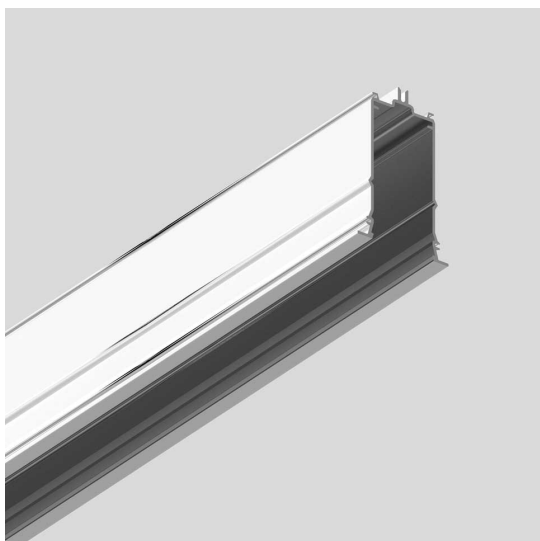

A. Sharping Structural Module Recessed Trim - 3552mm Silver

Carlotta de Bevilacqua

DESCRIPTION

Algoritmo Sharping is very flexible and it allows to combine in continuity Sharp light modules, with indirect and diffused LED lighting in warm white (3000K) and neutral white (4000K). Structural modules are in extruded aluminum, available in different lengths depending on the installation option, three finishes (white, black, silver or gloss anodized), two optic finishes (black and white) and three beams (20°, 36° and 52°).

CARACTÉRISTIQUES

- Code Produit : **M293690**
- Couleur: **Silver**
- Installation: **Encastré**
- Séries: **Architectural Indoor**
- Environnement: **Indoor**
- dessiné par: **Carlotta de Bevilacqua**

DIMENSIONS

- Longueur : **3550 mm**

ACCESSOIRES

90° angle to mechanically connect two recessed modules on perpendicular plane - Silver (trim) M293890

90° joint. To mechanically connect two recessed modules on the same plane - Trim - Silver (To be ordered with kit cover angle cod. AE44001 / AE44004) M293990

End caps (set of 2) trim silver M294090

Kit cover angle - White (To be ordered with 90° joint cod. M196600 / M293920 / M293910 / M293990 / M196820 / M196810 / M196890 / M196860) AE44001

Kit cover angle - Black (To be ordered with 90° joint cod. M196600 / M293920 / M293910 / M293990 / M196820 / M196810 / M196890 / M196860) AE44004