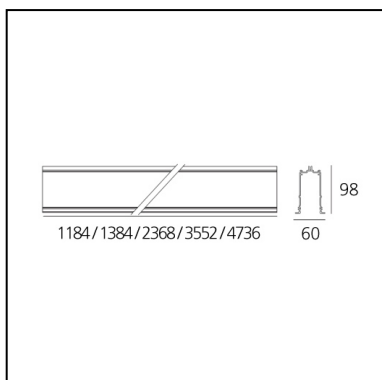

A. Sharping Structural Module Recessed Trim - 3552mm Silver

Carlotta de Bevilacqua

DESCRIPTION

Algoritmo Sharping is very flexible and it allows to combine in continuity Sharp light modules, with indirect and diffused LED lighting in warm white (3000K) and neutral white (4000K). Structural modules are in extruded aluminum, available in different lengths depending on the installation option, three finishes (white, black, silver or gloss anodized), two optic finishes (black and white) and three beams (20°, 36° and 52°).

CARACTÉRISTIQUES

- Code Produit : **M293690**
- Couleur: **Silver**
- Installation: **Encastré**
- Séries: **Architectural Indoor**
- Environnement: **Indoor**
- dessiné par: **Carlotta de Bevilacqua**

DIMENSIONS

- Longueur : **3550 mm**

ACCESSOIRES

90° angle to mechanically connect two recessed modules on perpendicular plane - Silver (trim) M293890

90° joint. To mechanically connect two recessed modules on the same plane - Trim - Silver (To be ordered with kit cover angle cod. AE44001 / AE44004) M293990