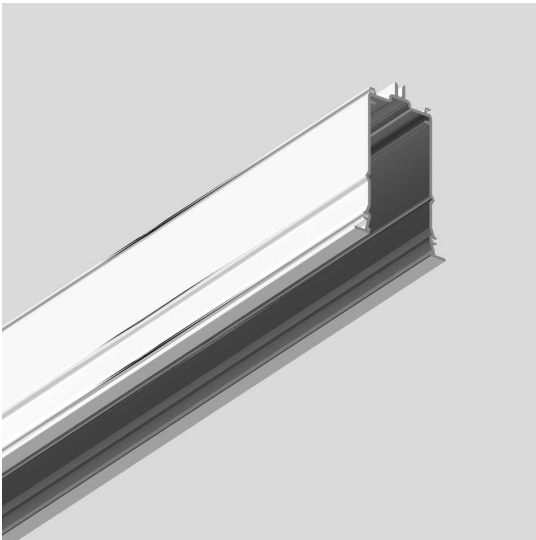

# A. Sharping Structural Module Recessed Trim - 4736mm Black

Carlotta de Bevilacqua

## DESCRIPTION

Algoritmo Sharping is very flexible and it allows to combine in continuity Sharp light modules, with indirect and diffused LED lighting in warm white (3000K) and neutral white (4000K). Structural modules are in extruded aluminum, available in different lengths depending on the installation option, three finishes (white, black, silver or gloss anodized), two optic finishes (black and white) and three beams (20°, 36° and 52°).

## CARACTÉRISTIQUES

- Code Produit : **M293710**
- Couleur: **Black**
- Installation: **Encastré**
- Séries: **Architectural Indoor**
- Environnement: **Indoor**
- dessiné par: **Carlotta de Bevilacqua**

## DIMENSIONS

- Longueur : **4730 mm**

**ACCESSOIRES**

90° angle. To mechanically connect two recessed modules on perpendicular planes. Black (trim) M293810

90° joint. To mechanically connect two recessed modules on the same plane - Trim - Black (To be ordered with kit cover angle cod. AE44001 / AE44004) M293910