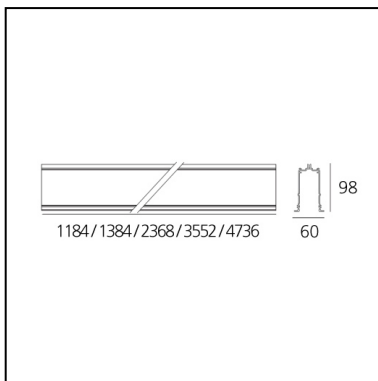

# A. Sharping Structural Module Recessed Trim - 4736mm Black

Carlotta de Bevilacqua

## CARACTÉRISTIQUES

- Code Produit : **M293710**
- Couleur: **Black**
- Installation: **Encastré**
- Séries: **Architectural Indoor**
- Environnement: **Indoor**
- dessiné par: **Carlotta de Bevilacqua**

## DIMENSIONS

- Longueur : **4730 mm**

**ACCESSOIRES**

90° angle. To mechanically connect two recessed modules on perpendicular planes. Black (trim) M293810

90° joint. To mechanically connect two recessed modules on the same plane - Trim - Black (To be ordered with kit cover angle cod. AE44001 / AE44004) M293910