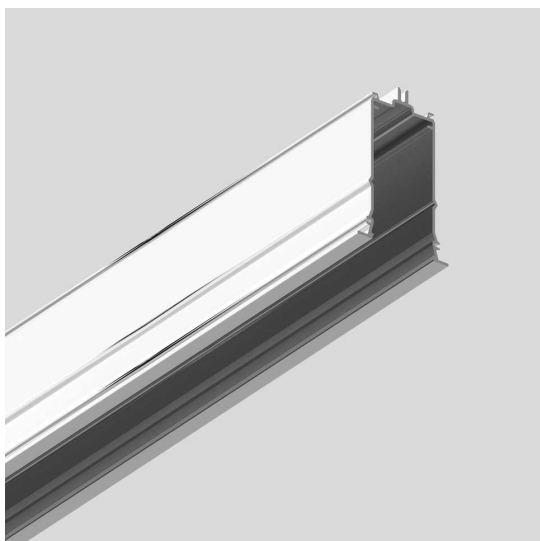

A. Sharping Structural Module Recessed Trim - 4736mm Silver

Carlotta de Bevilacqua

DESCRIPTION

Algoritmo Sharping is very flexible and it allows to combine in continuity Sharp light modules, with indirect and diffused LED lighting in warm white (3000K) and neutral white (4000K). Structural modules are in extruded aluminum, available in different lengths depending on the installation option, three finishes (white, black, silver or gloss anodized), two optic finishes (black and white) and three beams (20°, 36° and 52°).

CARACTÉRISTIQUES

- Code Produit : **M293790**
- Couleur: **Silver**
- Installation: **Encastré**
- Séries: **Architectural Indoor**
- Environnement: **Indoor**
- dessiné par: **Carlotta de Bevilacqua**

DIMENSIONS

- Longueur : **4730 mm**

ACCESSOIRES

90° angle to mechanically connect two recessed modules on perpendicular plane - Silver (trim) M293890

90° joint. To mechanically connect two recessed modules on the same plane - Trim - Silver (To be ordered with kit cover angle cod. AE44001 / AE44004) M293990

End caps (set of 2) trim silver M294090

Kit cover angle - White (To be ordered with 90° joint cod. M196600 / M293920 / M293910 / M293990 / M196820 / M196810 / M196890 / M196860) AE44001

Kit cover angle - Black (To be ordered with 90° joint cod. M196600 / M293920 / M293910 / M293990 / M196820 / M196810 / M196890 / M196860) AE44004