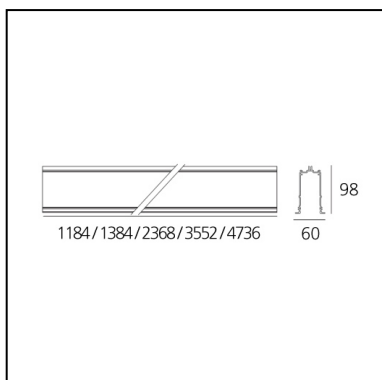

A. Sharping Structural Module Recessed Trim - 4736mm Silver

Carlotta de Bevilacqua

DESCRIPTION

Algoritmo Sharping is very flexible and it allows to combine in continuity Sharp light modules, with indirect and diffused LED lighting in warm white (3000K) and neutral white (4000K). Structural modules are in extruded aluminum, available in different lengths depending on the installation option, three finishes (white, black, silver or gloss anodized), two optic finishes (black and white) and three beams (20°, 36° and 52°).

CARACTÉRISTIQUES

- Code Produit : **M293790**
- Couleur: **Silver**
- Installation: **Encastré**
- Séries: **Architectural Indoor**
- Environnement: **Indoor**
- dessiné par: **Carlotta de Bevilacqua**

DIMENSIONS

- Longueur : **4730 mm**

ACCESSOIRES

90° angle to mechanically connect two recessed modules on perpendicular plane - Silver (trim) M293890

90° joint. To mechanically connect two recessed modules on the same plane - Trim - Silver (To be ordered with kit cover angle cod. AE44001 / AE44004) M293990