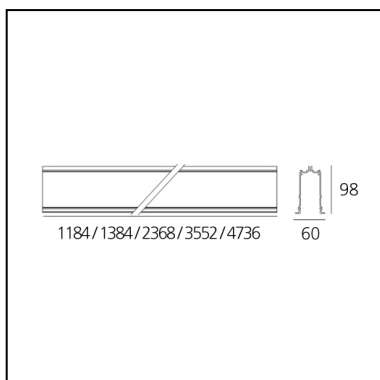

# A. Sharping Structural Module Recessed Trim - 4736mm White

Carlotta de Bevilacqua

## CARACTÉRISTIQUES

- Code Produit : **M293720**
- Couleur: **White**
- Installation: **Encastré**
- Séries: **Architectural Indoor**
- Environnement: **Indoor**
- dessiné par: **Carlotta de Bevilacqua**

## DIMENSIONS

- Longueur : **4730 mm**

**ACCESSOIRES**

90° joint. To mechanically connect two recessed modules on perpendicular planes. White (trim) M293820

90° joint. To mechanically connect two recessed modules on the same plane - Trim - White (To be ordered with kit cover angle cod. AE44001 / AE44004) M293920