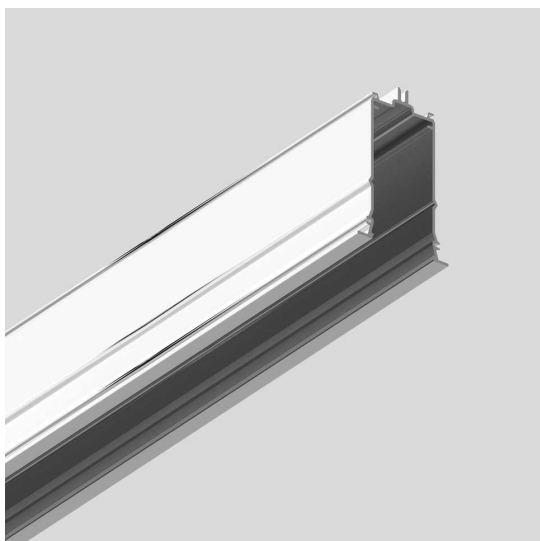

# A. Sharping Structural Module Recessed Trim - 4736mm White

Carlotta de Bevilacqua

## DESCRIPTION

Algoritmo Sharping is very flexible and it allows to combine in continuity Sharp light modules, with indirect and diffused LED lighting in warm white (3000K) and neutral white (4000K). Structural modules are in extruded aluminum, available in different lengths depending on the installation option, three finishes (white, black, silver or gloss anodized), two optic finishes (black and white) and three beams (20°, 36° and 52°).

## CARACTÉRISTIQUES

- Code Produit : **M293720**
- Couleur: **White**
- Installation: **Encastré**
- Séries: **Architectural Indoor**
- Environnement: **Indoor**
- dessiné par: **Carlotta de Bevilacqua**

## DIMENSIONS

- Longueur : **4730 mm**

**ACCESSOIRES**

90° joint. To mechanically connect two recessed modules on perpendicular planes. White (trim) M293820

90° joint. To mechanically connect two recessed modules on the same plane - Trim - White (To be ordered with kit cover angle cod. AE44001 / AE44004) M293920