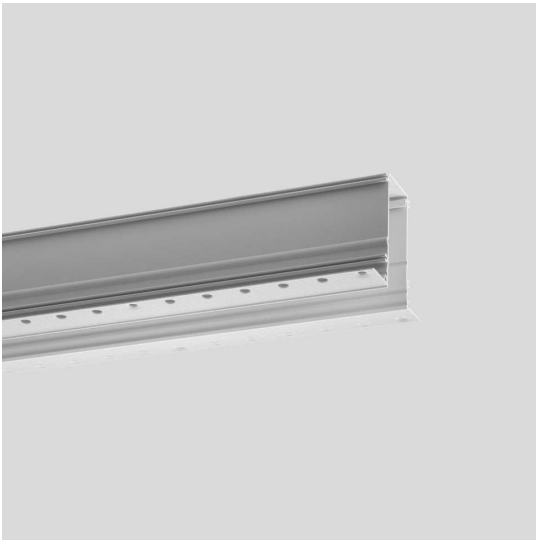

A. Sharping Structural Module Recessed Trimless - 1184mm

Carlotta de Bevilacqua

DESCRIPTION

Algoritmo Sharping is very flexible and it allows to combine in continuity Sharp light modules, with indirect and diffused LED lighting in warm white (3000K) and neutral white (4000K). Structural modules are in extruded aluminum, available in different lengths depending on the installation option, three finishes (white, black, silver or gloss anodized), two optic finishes (black and white) and three beams (20°, 36° and 52°).

CARACTÉRISTIQUES

- Code Produit : **M204800**
- Installation: **Encastré**
- Séries: **Architectural Indoor**
- Environnement: **Indoor**
- dessiné par: **Carlotta de Bevilacqua**

DIMENSIONS

- Longueur : **1180 mm**

ACCESSOIRES

90° joint. For the mechanical connection of 2 modules on one same plan - Trimless (To be ordered with kit cover angle cod. AE44001 / AE44004) M196600

End cap (set of 2). M197300

Kit cover angle - White (To be ordered with 90° joint cod. M196600 / M293920 / M293910 / M293990 / M196820 / M196810 / M196890 / M196860) AE44001