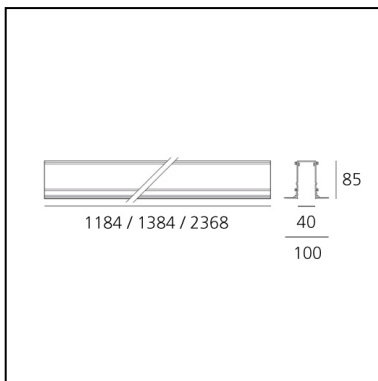

A. Sharping Structural Module Recessed Trimless - 1184mm

Carlotta de Bevilacqua

DESCRIPTION

Algoritmo Sharping is very flexible and it allows to combine in continuity Sharp light modules, with indirect and diffused LED lighting in warm white (3000K) and neutral white (4000K). Structural modules are in extruded aluminum, available in different lengths depending on the installation option, three finishes (white, black, silver or gloss anodized), two optic finishes (black and white) and three beams (20°, 36° and 52°).

CARACTÉRISTIQUES

- Code Produit : **M204800**
- Installation: **Encastré**
- Séries: **Architectural Indoor**
- Environnement: **Indoor**
- dessiné par: **Carlotta de Bevilacqua**

DIMENSIONS

- Longueur : **1180 mm**

ACCESSOIRES

90° joint. For the mechanical connection of 2 modules on one same plan - Trimless (To be ordered with kit cover angle cod. AE44001 / AE44004) M196600

End cap (set of 2). M197300

Kit cover angle - White (To be ordered with 90° joint cod. M196600 / M293920 / M293910 / M293990 / M196820 / M196810 / M196890 / M196860) AE44001