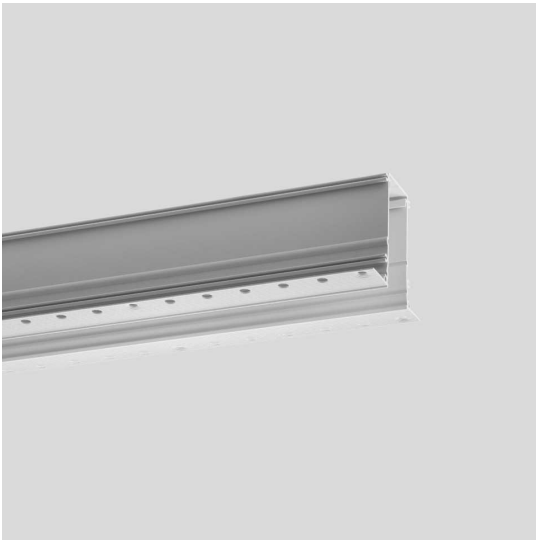

# A. Sharping Structural Module Recessed Trimless - 2368mm

Carlotta de Bevilacqua

## DESCRIPTION

Algoritmo Sharping is very flexible and it allows to combine in continuity Sharp light modules, with indirect and diffused LED lighting in warm white (3000K) and neutral white (4000K). Structural modules are in extruded aluminum, available in different lengths depending on the installation option, three finishes (white, black, silver or gloss anodized), two optic finishes (black and white) and three beams (20°, 36° and 52°).

## CARACTÉRISTIQUES

- Code Produit : **M204900**
- Couleur: **N/D**
- Installation: **Encastré**
- Séries: **Architectural Indoor**
- Environnement: **Indoor**
- dessiné par: **Carlotta de Bevilacqua**

## DIMENSIONS

- Longueur : **2360 mm**