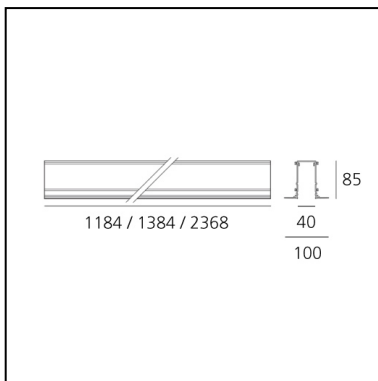

# A. Sharping Structural Module Recessed Trimless - 2368mm

Carlotta de Bevilacqua

## DESCRIPTION

Algoritmo Sharping is very flexible and it allows to combine in continuity Sharp light modules, with indirect and diffused LED lighting in warm white (3000K) and neutral white (4000K). Structural modules are in extruded aluminum, available in different lengths depending on the installation option, three finishes (white, black, silver or gloss anodized), two optic finishes (black and white) and three beams (20°, 36° and 52°).

## CARACTÉRISTIQUES

- Code Produit : **M204900**
- Couleur: **N/D**
- Installation: **Encastré**
- Séries: **Architectural Indoor**
- Environnement: **Indoor**
- dessiné par: **Carlotta de Bevilacqua**

## DIMENSIONS

- Longueur : **2360 mm**