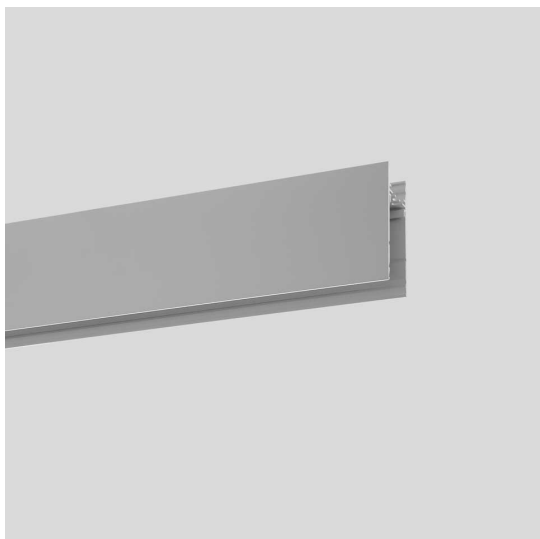

A. Sharping Structural Module Suspension, Ceiling, Wall - 1184mm Black

Carlotta de Bevilacqua

DESCRIPTION

Algoritmo Sharping is very flexible and it allows to combine in continuity Sharp light modules, with indirect and diffused LED lighting in warm white (3000K) and neutral white (4000K). Structural modules are in extruded aluminum, available in different lengths depending on the installation option, three finishes (white, black, silver or gloss anodized), two optic finishes (black and white) and three beams (20°, 36° and 52°).

CARACTÉRISTIQUES

- Code Produit : **M205010**
- Couleur: **Black**
- Installation: **AppliqueSuspensionPlafonnier**
- Séries: **Architectural Indoor**
- Environnement: **Indoor**
- dessiné par: **Carlotta de Bevilacqua**

DIMENSIONS

- Longueur : **1180 mm**

ACCESSOIRES

90° joint to mechanically connect two recessed modules on one same plane - 0.30 kg - Black (To be ordered with kit cover angle cod. AE44001 / AE44004) M196810

90° angle to mechanically connect of 2 modules on perpendicular planes. Includes through-wire extensions. 0.60 kg. black M196710

End caps (set of 2) black M188810

Suspension kit with power supply. Includes 1 single steel suspension cable + 1 power supply cable Length 2 meters. MV (5x1,5mm²+2x0,5mm²) To power fluorescent modules, white LED plates and accent modules. M189300