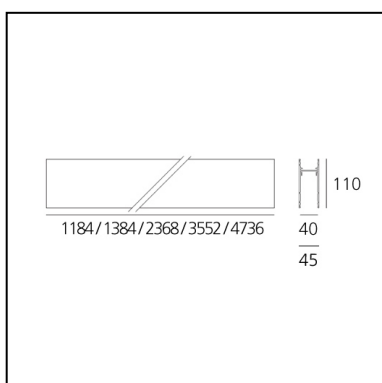

A. Sharping Structural Module Suspension, Ceiling, Wall - 1184mm Black

Carlotta de Bevilacqua

DESCRIPTION

Algoritmo Sharping is very flexible and it allows to combine in continuity Sharp light modules, with indirect and diffused LED lighting in warm white (3000K) and neutral white (4000K). Structural modules are in extruded aluminum, available in different lengths depending on the installation option, three finishes (white, black, silver or gloss anodized), two optic finishes (black and white) and three beams (20°, 36° and 52°).

DIMENSIONS

- Longueur : **1180 mm**

ACCESSOIRES

90° joint to mechanically connect two recessed modules on one same plane - 0.30 kg - Black (To be ordered with kit cover angle cod. AE44001 / AE44004) M196810