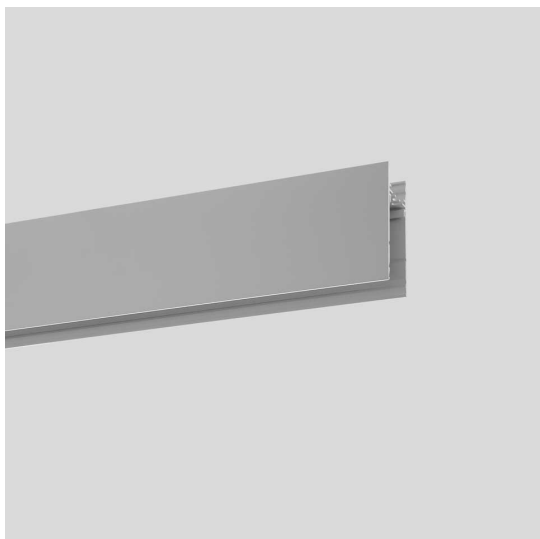

# A. Sharping Structural Module Suspension, Ceiling, Wall - 1184mm Gloss Anodised

Carlotta de Bevilacqua

## DESCRIPTION

Algoritmo Sharping is very flexible and it allows to combine in continuity Sharp light modules, with indirect and diffused LED lighting in warm white (3000K) and neutral white (4000K). Structural modules are in extruded aluminum, available in different lengths depending on the installation option, three finishes (white, black, silver or gloss anodized), two optic finishes (black and white) and three beams (20°, 36° and 52°).

## CARACTÉRISTIQUES

- Code Produit : **M205060**
- Couleur: **Gloss Anodised**
- Installation: **AppliqueSuspensionPlafonnier**
- Séries: **Architectural Indoor**
- Environnement: **Indoor**
- dessiné par: **Carlotta de Bevilacqua**

## DIMENSIONS

- Longueur : **1180 mm**

**ACCESSOIRES**

Suspension kit with power supply. Includes 1 single steel suspension cable + 1 power supply cable Length 2 meters. MV (5x1,5mm<sup>2</sup>+2x0,5mm<sup>2</sup>) To power fluorescent modules, white LED plates and accent modules. M189300