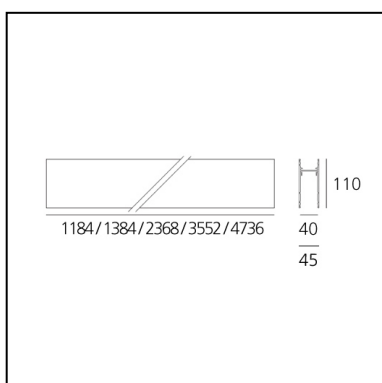

# A. Sharping Structural Module Suspension, Ceiling, Wall - 1184mm Gloss Anodised

Carlotta de Bevilacqua

## DIMENSIONS

- Longueur : **1180 mm**

**ACCESSOIRES**

Suspension kit with power supply. Includes 1 single steel suspension cable + 1 power supply cable Length 2 meters. MV (5x1,5mm<sup>2</sup>+2x0,5mm<sup>2</sup>) To power fluorescent modules, white LED plates and accent modules. M189300