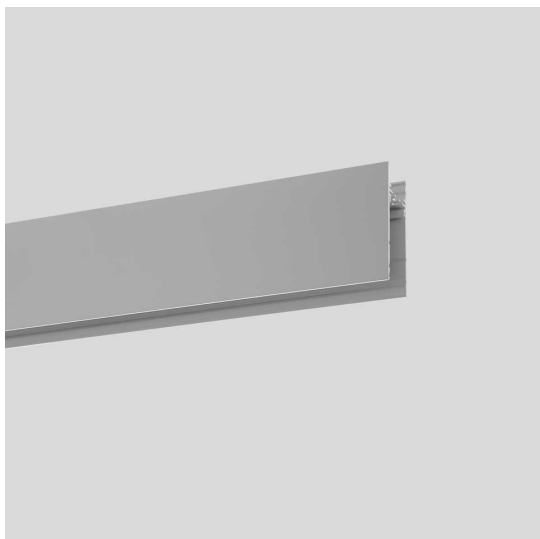

# A. Sharping Structural Module Suspension, Ceiling, Wall - 1184mm Silver

Carlotta de Bevilacqua

## DESCRIPTION

Algoritmo Sharping is very flexible and it allows to combine in continuity Sharp light modules, with indirect and diffused LED lighting in warm white (3000K) and neutral white (4000K). Structural modules are in extruded aluminum, available in different lengths depending on the installation option, three finishes (white, black, silver or gloss anodized), two optic finishes (black and white) and three beams (20°, 36° and 52°).

## CARACTÉRISTIQUES

- Code Produit : **M205090**
- Couleur: **Silver**
- Installation: **AppliqueSuspensionPlafonnier**
- Séries: **Architectural Indoor**
- Environnement: **Indoor**
- dessiné par: **Carlotta de Bevilacqua**

90° angle to mechanically connect of 2 modules on perpendicular planes. Includes through-wire extensions. 0.60 kg. silver M196790

End caps (set of 2) silver M188890

Suspension kit with power supply. Includes 1 single steel suspension cable + 1 power supply cable Length 2 meters. MV (5x1,5mm<sup>2</sup>+2x0,5mm<sup>2</sup>) To power fluorescent modules, white LED plates and accent modules. M189300