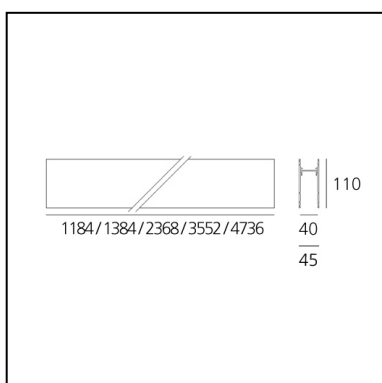

# A. Sharping Structural Module Suspension, Ceiling, Wall - 1184mm Silver

Carlotta de Bevilacqua

## DIMENSIONS

- Longueur : **1180 mm**

**ACCESSOIRES**

90° joint to mechanically connect two recessed modules on one same plane - 0.30 kg - Silver (To be ordered with kit cover angle cod. AE44001 / AE44004) M196890