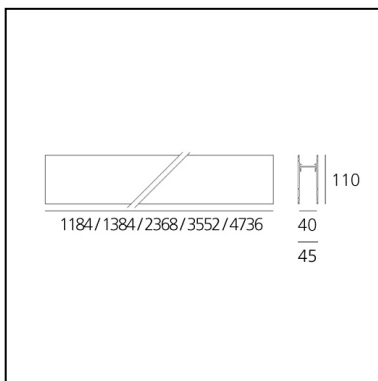

# A. Sharping Structural Module Suspension, Ceiling, Wall - 1184mm White

Carlotta de Bevilacqua

## DIMENSIONS

- Longueur : **1180 mm**

**ACCESSOIRES**

90° angle to mechanically connect of 2 modules on perpendicular planes. Includes through-wire extensions. 0.60 kg. white M196720

Suspension kit with power supply. Includes 1 single steel suspension cable + 1 power supply cable Length 2 meters. MV (5x1,5mm<sup>2</sup>+2x0,5mm<sup>2</sup>) To power fluorescent modules, white LED plates and accent modules. M189300