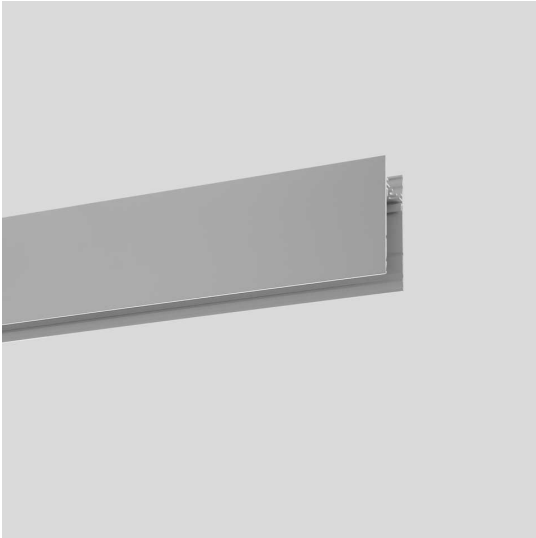

# A. Sharping Structural Module Suspension, Ceiling, Wall - 1184mm White

Carlotta de Bevilacqua

## DESCRIPTION

Algoritmo Sharping is very flexible and it allows to combine in continuity Sharp light modules, with indirect and diffused LED lighting in warm white (3000K) and neutral white (4000K). Structural modules are in extruded aluminum, available in different lengths depending on the installation option, three finishes (white, black, silver or gloss anodized), two optic finishes (black and white) and three beams (20°, 36° and 52°).

## CARACTÉRISTIQUES

- Code Produit : **M205020**
- Couleur: **White**
- Installation: **AppliqueSuspensionPlafonnier**
- Séries: **Architectural Indoor**
- Environnement: **Indoor**
- dessiné par: **Carlotta de Bevilacqua**

## DIMENSIONS

- Longueur : **1180 mm**

**ACCESSOIRES**

90° angle to mechanically connect of 2 modules on perpendicular planes. Includes through-wire extensions. 0.60 kg. white M196720

Suspension kit with power supply. Includes 1 single steel suspension cable + 1 power supply cable Length 2 meters. MV (5x1,5mm<sup>2</sup>+2x0,5mm<sup>2</sup>) To power fluorescent modules, white LED plates and accent modules. M189300