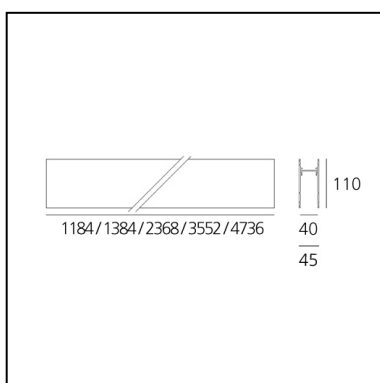

A. Sharping Structural Module Suspension, Ceiling, Wall - 2368mm Black

Carlotta de Bevilacqua

DESCRIPTION

Algoritmo Sharping is very flexible and it allows to combine in continuity Sharp light modules, with indirect and diffused LED lighting in warm white (3000K) and neutral white (4000K). Structural modules are in extruded aluminum, available in different lengths depending on the installation option, three finishes (white, black, silver or gloss anodized), two optic finishes (black and white) and three beams (20°, 36° and 52°).

CARACTÉRISTIQUES

- Code Produit : **M205110**
- Couleur: **Black**
- Installation: **AppliqueSuspensionPlafonnier**
- Séries: **Architectural Indoor**
- Environnement: **Indoor**
- dessiné par: **Carlotta de Bevilacqua**

DIMENSIONS

- Longueur : **2360 mm**

ACCESSOIRES

90° joint to mechanically connect two recessed modules on one same plane - 0.30 kg - Black (To be ordered with kit cover angle cod. AE44001 / AE44004) M196810