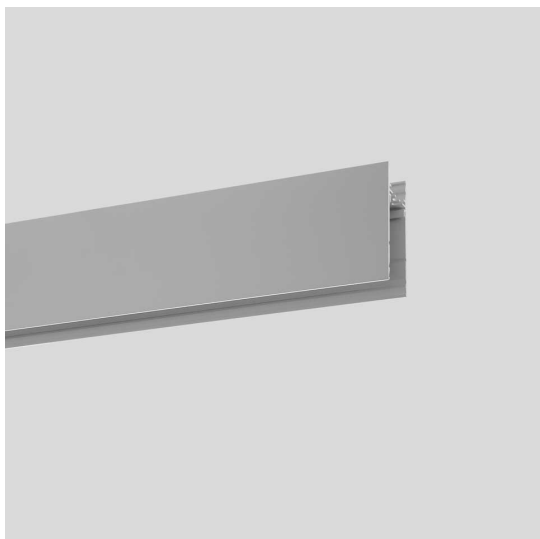

A. Sharping Structural Module Suspension, Ceiling, Wall - 2368mm Black

Carlotta de Bevilacqua

DESCRIPTION

Algoritmo Sharping is very flexible and it allows to combine in continuity Sharp light modules, with indirect and diffused LED lighting in warm white (3000K) and neutral white (4000K). Structural modules are in extruded aluminum, available in different lengths depending on the installation option, three finishes (white, black, silver or gloss anodized), two optic finishes (black and white) and three beams (20°, 36° and 52°).

CARACTÉRISTIQUES

- Code Produit : **M205110**
- Couleur: **Black**
- Installation: **AppliqueSuspensionPlafonnier**
- Séries: **Architectural Indoor**
- Environnement: **Indoor**
- dessiné par: **Carlotta de Bevilacqua**

DIMENSIONS

- Longueur : **2360 mm**

ACCESSOIRES

90° joint to mechanically connect two recessed modules on one same plane - 0.30 kg - Black (To be ordered with kit cover angle cod. AE44001 / AE44004) M196810

90° angle to mechanically connect of 2 modules on perpendicular planes. Includes through-wire extensions. 0.60 kg. black M196710

End caps (set of 2) black M188810

Suspension kit with power supply. Includes 1 single steel suspension cable + 1 power supply cable Length 2 meters. MV (5x1,5mm²+2x0,5mm²) To power fluorescent modules, white LED plates and accent modules. M189300