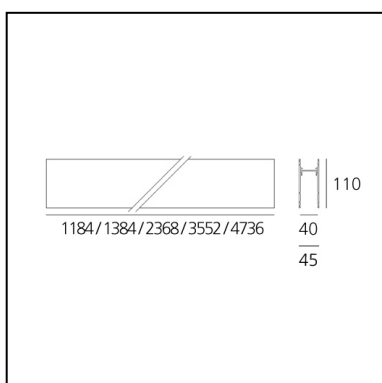

# A. Sharping Structural Module Suspension, Ceiling, Wall - 2368mm Silver

Carlotta de Bevilacqua

## DIMENSIONS

- Longueur : **2360 mm**

**ACCESSOIRES**

90° joint to mechanically connect two recessed modules on one same plane - 0.30 kg - Silver (To be ordered with kit cover angle cod. AE44001 / AE44004) M196890