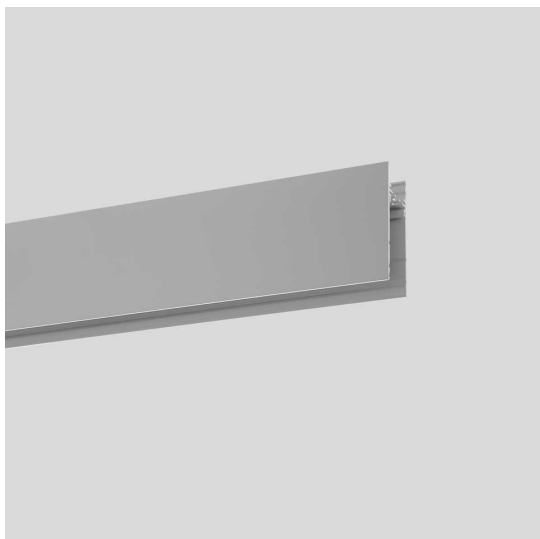

# A. Sharping Structural Module Suspension, Ceiling, Wall - 2368mm Silver

Carlotta de Bevilacqua

## DESCRIPTION

Algoritmo Sharping is very flexible and it allows to combine in continuity Sharp light modules, with indirect and diffused LED lighting in warm white (3000K) and neutral white (4000K). Structural modules are in extruded aluminum, available in different lengths depending on the installation option, three finishes (white, black, silver or gloss anodized), two optic finishes (black and white) and three beams (20°, 36° and 52°).

## CARACTÉRISTIQUES

- Code Produit : **M205190**
- Couleur: **Silver**
- Installation: **AppliqueSuspensionPlafonnier**
- Séries: **Architectural Indoor**
- Environnement: **Indoor**
- dessiné par: **Carlotta de Bevilacqua**

90° angle to mechanically connect of 2 modules on perpendicular planes. Includes through-wire extensions. 0.60 kg. silver M196790

End caps (set of 2) silver M188890

Suspension kit with power supply. Includes 1 single steel suspension cable + 1 power supply cable Length 2 meters. MV (5x1,5mm<sup>2</sup>+2x0,5mm<sup>2</sup>) To power fluorescent modules, white LED plates and accent modules. M189300