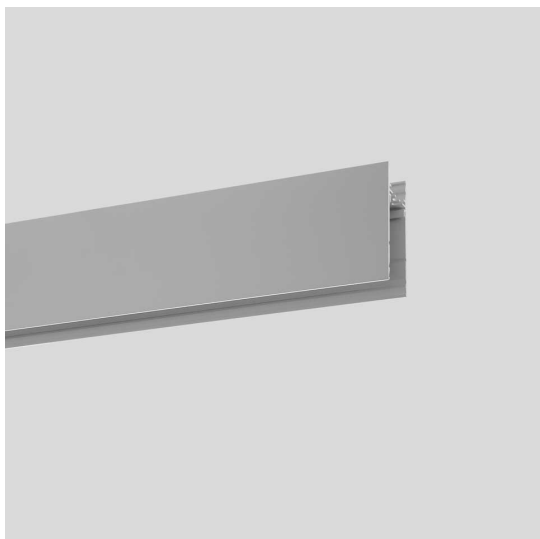

A. Sharping Structural Module Suspension, Ceiling, Wall - 2368mm White

Carlotta de Bevilacqua

DESCRIPTION

Algoritmo Sharping is very flexible and it allows to combine in continuity Sharp light modules, with indirect and diffused LED lighting in warm white (3000K) and neutral white (4000K). Structural modules are in extruded aluminum, available in different lengths depending on the installation option, three finishes (white, black, silver or gloss anodized), two optic finishes (black and white) and three beams (20°, 36° and 52°).

CARACTÉRISTIQUES

- Code Produit : **M205120**
- Couleur: **White**
- Installation: **AppliqueSuspensionPlafonnier**
- Séries: **Architectural Indoor**
- Environnement: **Indoor**
- dessiné par: **Carlotta de Bevilacqua**

DIMENSIONS

- Longueur : **2360 mm**

ACCESSOIRES

90° angle to mechanically connect of 2 modules on perpendicular planes. Includes through-wire extensions. 0.60 kg. white M196720

Suspension kit with power supply. Includes 1 single steel suspension cable + 1 power supply cable Length 2 meters. MV (5x1,5mm²+2x0,5mm²) To power fluorescent modules, white LED plates and accent modules. M189300

90° joint to mechanically connect two recessed modules on one same plane - 0.30 kg - White (To be ordered with kit cover angle cod. AE44001 / AE44004) M196820

Linear connector M189000

Bracket for fixing to wall/ceiling (1 piece) M199400