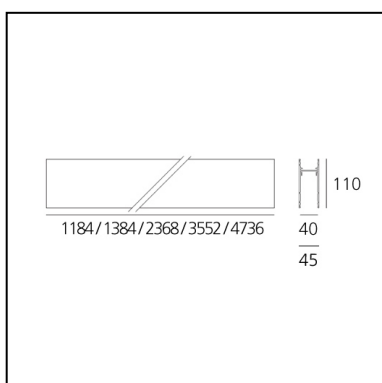

A. Sharping Structural Module Suspension, Ceiling, Wall - 2368mm White

Carlotta de Bevilacqua

DESCRIPTION

Algoritmo Sharping is very flexible and it allows to combine in continuity Sharp light modules, with indirect and diffused LED lighting in warm white (3000K) and neutral white (4000K). Structural modules are in extruded aluminum, available in different lengths depending on the installation option, three finishes (white, black, silver or gloss anodized), two optic finishes (black and white) and three beams (20°, 36° and 52°).

CARACTÉRISTIQUES

- Code Produit : **M205120**
- Couleur: **White**
- Installation: **AppliqueSuspensionPlafonnier**
- Séries: **Architectural Indoor**
- Environnement: **Indoor**
- dessiné par: **Carlotta de Bevilacqua**

DIMENSIONS

- Longueur : **2360 mm**

ACCESSOIRES

90° angle to mechanically connect of 2 modules on perpendicular planes. Includes through-wire extensions. 0.60 kg. white M196720

Suspension kit with power supply. Includes 1 single steel suspension cable + 1 power supply cable Length 2 meters. MV (5x1,5mm²+2x0,5mm²) To power fluorescent modules, white LED plates and accent modules. M189300