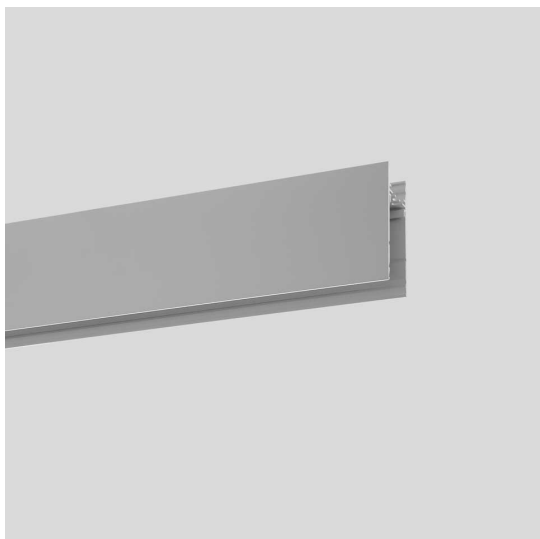

A. Sharping Structural Module Suspension, Ceiling, Wall - 3552mm Black

Carlotta de Bevilacqua

DESCRIPTION

Algoritmo Sharping is very flexible and it allows to combine in continuity Sharp light modules, with indirect and diffused LED lighting in warm white (3000K) and neutral white (4000K). Structural modules are in extruded aluminum, available in different lengths depending on the installation option, three finishes (white, black, silver or gloss anodized), two optic finishes (black and white) and three beams (20°, 36° and 52°).

CARACTÉRISTIQUES

- Code Produit : **M206310**
- Couleur: **Black**
- Installation: **AppliqueSuspensionPlafonnier**
- Séries: **Architectural Indoor**
- Environnement: **Indoor**
- dessiné par: **Carlotta de Bevilacqua**

DIMENSIONS

- Longueur : **3550 mm**

ACCESSOIRES

90° joint to mechanically connect two recessed modules on one same plane - 0.30 kg - Black (To be ordered with kit cover angle cod. AE44001 / AE44004) M196810

90° angle to mechanically connect of 2 modules on perpendicular planes. Includes through-wire extensions. 0.60 kg. black M196710

End caps (set of 2) black M188810

Suspension kit with power supply. Includes 1 single steel suspension cable + 1 power supply cable Length 2 meters. MV (5x1,5mm²+2x0,5mm²) To power fluorescent modules, white LED plates and accent modules. M189300