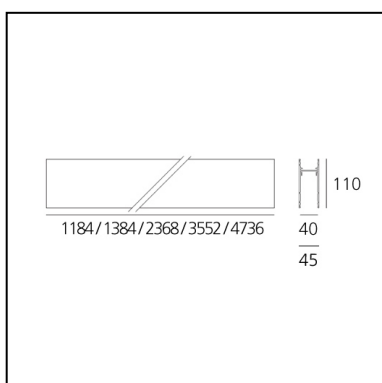

A. Sharping Structural Module Suspension, Ceiling, Wall - 3552mm Black

Carlotta de Bevilacqua

DESCRIPTION

Algoritmo Sharping is very flexible and it allows to combine in continuity Sharp light modules, with indirect and diffused LED lighting in warm white (3000K) and neutral white (4000K). Structural modules are in extruded aluminum, available in different lengths depending on the installation option, three finishes (white, black, silver or gloss anodized), two optic finishes (black and white) and three beams (20°, 36° and 52°).

CARACTÉRISTIQUES

- Code Produit : **M206310**
- Couleur: **Black**
- Installation: **AppliqueSuspensionPlafonnier**
- Séries: **Architectural Indoor**
- Environnement: **Indoor**
- dessiné par: **Carlotta de Bevilacqua**

DIMENSIONS

- Longueur : **3550 mm**

ACCESSOIRES

90° joint to mechanically connect two recessed modules on one same plane - 0.30 kg - Black (To be ordered with kit cover angle cod. AE44001 / AE44004) M196810