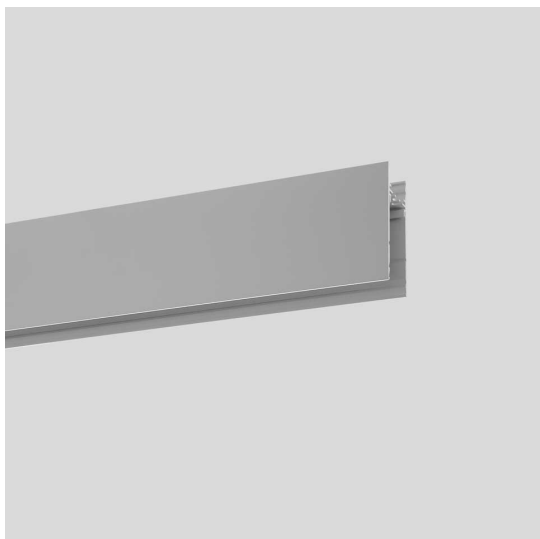

# A. Sharping Structural Module Suspension, Ceiling, Wall - 3552mm Gloss Anodised

Carlotta de Bevilacqua

## DESCRIPTION

Algoritmo Sharping is very flexible and it allows to combine in continuity Sharp light modules, with indirect and diffused LED lighting in warm white (3000K) and neutral white (4000K). Structural modules are in extruded aluminum, available in different lengths depending on the installation option, three finishes (white, black, silver or gloss anodized), two optic finishes (black and white) and three beams (20°, 36° and 52°).

## CARACTÉRISTIQUES

- Code Produit : **M206360**
- Couleur: **Gloss Anodised**
- Installation: **AppliqueSuspensionPlafonnier**
- Séries: **Architectural Indoor**
- Environnement: **Indoor**
- dessiné par: **Carlotta de Bevilacqua**

## DIMENSIONS

- Longueur : **3550 mm**

**ACCESSOIRES**

Suspension kit with power supply. Includes 1 single steel suspension cable + 1 power supply cable Length 2 meters. MV (5x1,5mm<sup>2</sup>+2x0,5mm<sup>2</sup>) To power fluorescent modules, white LED plates and accent modules. M189300