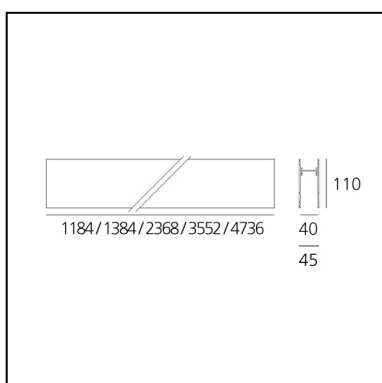

# A. Sharping Structural Module Suspension, Ceiling, Wall - 3552mm Gloss Anodised

Carlotta de Bevilacqua

## DIMENSIONS

- Longueur : **3550 mm**

**ACCESSOIRES**

Suspension kit with power supply. Includes 1 single steel suspension cable + 1 power supply cable Length 2 meters. MV (5x1,5mm<sup>2</sup>+2x0,5mm<sup>2</sup>) To power fluorescent modules, white LED plates and accent modules. M189300