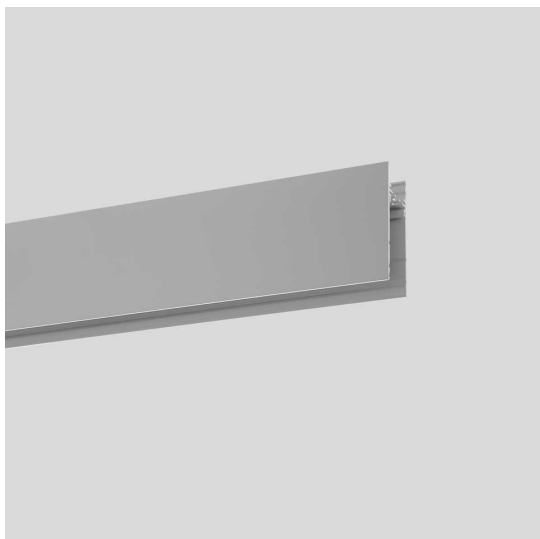

A. Sharping Structural Module Suspension, Ceiling, Wall - 3552mm Silver

Carlotta de Bevilacqua

DESCRIPTION

Algoritmo Sharping is very flexible and it allows to combine in continuity Sharp light modules, with indirect and diffused LED lighting in warm white (3000K) and neutral white (4000K). Structural modules are in extruded aluminum, available in different lengths depending on the installation option, three finishes (white, black, silver or gloss anodized), two optic finishes (black and white) and three beams (20°, 36° and 52°).

CARACTÉRISTIQUES

- Code Produit : **M206390**
- Couleur: **Silver**
- Installation: **AppliqueSuspensionPlafonnier**
- Séries: **Architectural Indoor**
- Environnement: **Indoor**
- dessiné par: **Carlotta de Bevilacqua**

DIMENSIONS

- Longueur : **3550 mm**

ACCESSOIRES

90° joint to mechanically connect two recessed modules on one same plane - 0.30 kg - Silver (To be ordered with kit cover angle cod. AE44001 / AE44004) M196890

90° angle to mechanically connect of 2 modules on perpendicular planes. Includes through-wire extensions. 0.60 kg. silver M196790

End caps (set of 2) silver M188890

Suspension kit with power supply. Includes 1 single steel suspension cable + 1 power supply cable Length 2 meters. MV (5x1,5mm²+2x0,5mm²) To power fluorescent modules, white LED plates and accent modules. M189300