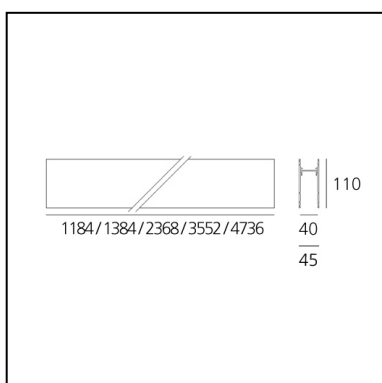

A. Sharping Structural Module Suspension, Ceiling, Wall - 3552mm Silver

Carlotta de Bevilacqua

DESCRIPTION

Algoritmo Sharping is very flexible and it allows to combine in continuity Sharp light modules, with indirect and diffused LED lighting in warm white (3000K) and neutral white (4000K). Structural modules are in extruded aluminum, available in different lengths depending on the installation option, three finishes (white, black, silver or gloss anodized), two optic finishes (black and white) and three beams (20°, 36° and 52°).

CARACTÉRISTIQUES

- Code Produit : **M206390**
- Couleur: **Silver**
- Installation: **AppliqueSuspensionPlafonnier**
- Séries: **Architectural Indoor**
- Environnement: **Indoor**
- dessiné par: **Carlotta de Bevilacqua**

DIMENSIONS

- Longueur : **3550 mm**

ACCESSOIRES

90° joint to mechanically connect two recessed modules on one same plane - 0.30 kg - Silver (To be ordered with kit cover angle cod. AE44001 / AE44004) M196890