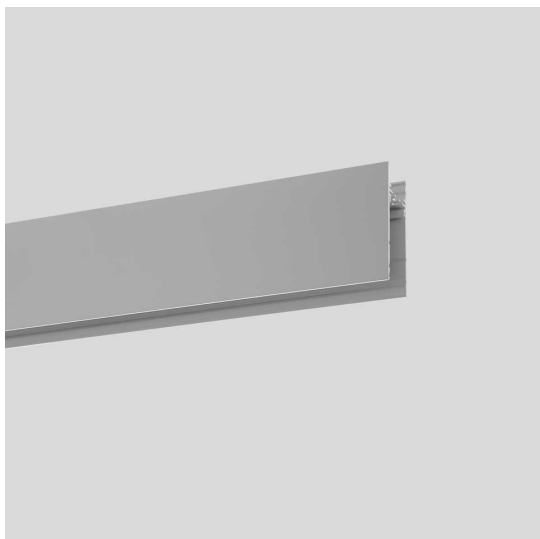

A. Sharping Structural Module Suspension, Ceiling, Wall - 3552mm White

Carlotta de Bevilacqua

DESCRIPTION

Algoritmo Sharping is very flexible and it allows to combine in continuity Sharp light modules, with indirect and diffused LED lighting in warm white (3000K) and neutral white (4000K). Structural modules are in extruded aluminum, available in different lengths depending on the installation option, three finishes (white, black, silver or gloss anodized), two optic finishes (black and white) and three beams (20°, 36° and 52°).

CARACTÉRISTIQUES

- Code Produit : **M206320**
- Couleur: **White**
- Installation: **AppliqueSuspensionPlafonnier**
- Séries: **Architectural Indoor**
- Environnement: **Indoor**
- dessiné par: **Carlotta de Bevilacqua**

DIMENSIONS

- Longueur : **3550 mm**

ACCESSOIRES

90° angle to mechanically connect of 2 modules on perpendicular planes. Includes through-wire extensions. 0.60 kg. white M196720

Suspension kit with power supply. Includes 1 single steel suspension cable + 1 power supply cable Length 2 meters. MV (5x1,5mm²+2x0,5mm²) To power fluorescent modules, white LED plates and accent modules. M189300

90° joint to mechanically connect two recessed modules on one same plane - 0.30 kg - White (To be ordered with kit cover angle cod. AE44001 / AE44004) M196820

Linear connector M189000

Bracket for fixing to wall/ceiling (1 piece) M199400