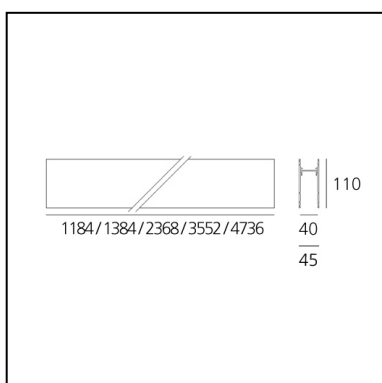

A. Sharping Structural Module Suspension, Ceiling, Wall - 3552mm White

Carlotta de Bevilacqua

DESCRIPTION

Algoritmo Sharping is very flexible and it allows to combine in continuity Sharp light modules, with indirect and diffused LED lighting in warm white (3000K) and neutral white (4000K). Structural modules are in extruded aluminum, available in different lengths depending on the installation option, three finishes (white, black, silver or gloss anodized), two optic finishes (black and white) and three beams (20°, 36° and 52°).

CARACTÉRISTIQUES

- Code Produit : **M206320**
- Couleur: **White**
- Installation: **AppliqueSuspensionPlafonnier**
- Séries: **Architectural Indoor**
- Environnement: **Indoor**
- dessiné par: **Carlotta de Bevilacqua**

DIMENSIONS

- Longueur : **3550 mm**

ACCESSOIRES

90° angle to mechanically connect of 2 modules on perpendicular planes. Includes through-wire extensions. 0.60 kg. white M196720

Suspension kit with power supply. Includes 1 single steel suspension cable + 1 power supply cable Length 2 meters. MV (5x1,5mm²+2x0,5mm²) To power fluorescent modules, white LED plates and accent modules. M189300