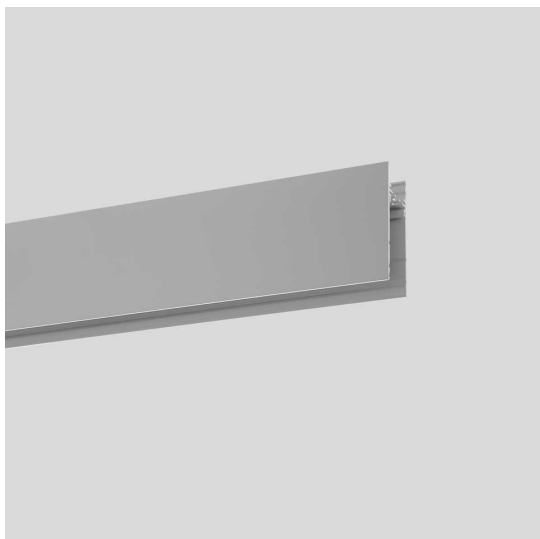

# A. Sharping Structural Module Suspension, Ceiling, Wall - 4736mm Black

Carlotta de Bevilacqua

## DESCRIPTION

Algoritmo Sharping is very flexible and it allows to combine in continuity Sharp light modules, with indirect and diffused LED lighting in warm white (3000K) and neutral white (4000K). Structural modules are in extruded aluminum, available in different lengths depending on the installation option, three finishes (white, black, silver or gloss anodized), two optic finishes (black and white) and three beams (20°, 36° and 52°).

## CARACTÉRISTIQUES

- Code Produit : **M199510**
- Couleur: **Black**
- Installation: **AppliqueSuspensionPlafonnier**
- Séries: **Architectural Indoor**
- Environnement: **Indoor**
- dessiné par: **Carlotta de Bevilacqua**

90° angle to mechanically connect of 2 modules on perpendicular planes. Includes through-wire extensions. 0.60 kg. black M196710

End caps (set of 2) black M188810

Suspension kit with power supply. Includes 1 single steel suspension cable + 1 power supply cable Length 2 meters. MV (5x1,5mm<sup>2</sup>+2x0,5mm<sup>2</sup>) To power fluorescent modules, white LED plates and accent modules. M189300