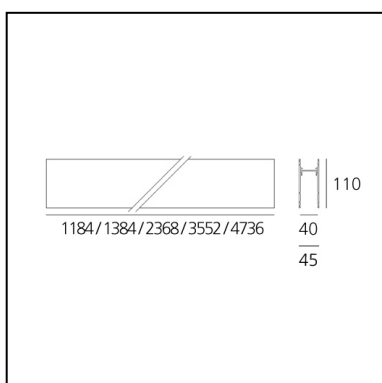

# A. Sharping Structural Module Suspension, Ceiling, Wall - 4736mm Black

Carlotta de Bevilacqua

## DIMENSIONS

- Longueur : **4730 mm**

**ACCESSOIRES**

90° joint to mechanically connect two recessed modules on one same plane - 0.30 kg - Black (To be ordered with kit cover angle cod. AE44001 / AE44004) M196810