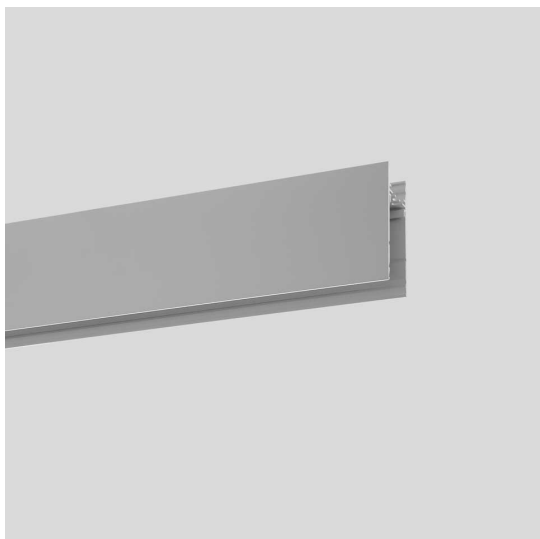

A. Sharping Structural Module Suspension, Ceiling, Wall - 4736mm Gloss Anodised

Carlotta de Bevilacqua

DESCRIPTION

Algoritmo Sharping is very flexible and it allows to combine in continuity Sharp light modules, with indirect and diffused LED lighting in warm white (3000K) and neutral white (4000K). Structural modules are in extruded aluminum, available in different lengths depending on the installation option, three finishes (white, black, silver or gloss anodized), two optic finishes (black and white) and three beams (20°, 36° and 52°).

CARACTÉRISTIQUES

- Code Produit : **M199560**
- Couleur: **Gloss Anodised**
- Installation: **AppliqueSuspensionPlafonnier**
- Séries: **Architectural Indoor**
- Environnement: **Indoor**
- dessiné par: **Carlotta de Bevilacqua**

DIMENSIONS

- Longueur : **4730 mm**

ACCESSOIRES

Suspension kit with power supply. Includes 1 single steel suspension cable + 1 power supply cable Length 2 meters. MV (5x1,5mm²+2x0,5mm²) To power fluorescent modules, white LED plates and accent modules. M189300

End caps (set of 2) glossy anodised M188860

Linear connector M189000

Bracket for fixing to wall/ceiling (1 piece) M199400

Suspension kit with power supply. Includes 1 single steel suspension cable + 1 power supply cable Length 2 meters. LV (3x1,5mm²) For supplying LED modules RGB. M189200