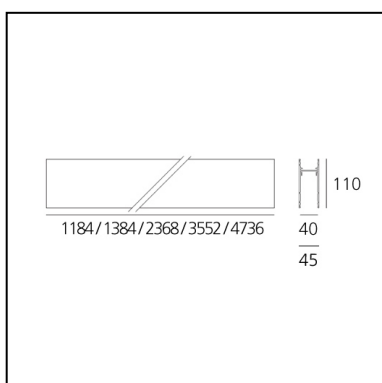

A. Sharping Structural Module Suspension, Ceiling, Wall - 4736mm Gloss Anodised

Carlotta de Bevilacqua

DESCRIPTION

Algoritmo Sharping is very flexible and it allows to combine in continuity Sharp light modules, with indirect and diffused LED lighting in warm white (3000K) and neutral white (4000K). Structural modules are in extruded aluminum, available in different lengths depending on the installation option, three finishes (white, black, silver or gloss anodized), two optic finishes (black and white) and three beams (20°, 36° and 52°).

DIMENSIONS

- Longueur : **4730 mm**

ACCESSOIRES

Suspension kit with power supply. Includes 1 single steel suspension cable + 1 power supply cable Length 2 meters. MV (5x1,5mm²+2x0,5mm²) To power fluorescent modules, white LED plates and accent modules. M189300