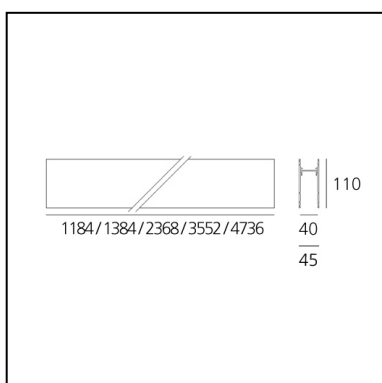

A. Sharping Structural Module Suspension, Ceiling, Wall - 4736mm Silver

Carlotta de Bevilacqua

DESCRIPTION

Algoritmo Sharping is very flexible and it allows to combine in continuity Sharp light modules, with indirect and diffused LED lighting in warm white (3000K) and neutral white (4000K). Structural modules are in extruded aluminum, available in different lengths depending on the installation option, three finishes (white, black, silver or gloss anodized), two optic finishes (black and white) and three beams (20°, 36° and 52°).

DIMENSIONS

- Longueur : **4730 mm**

ACCESSOIRES

90° joint to mechanically connect two recessed modules on one same plane - 0.30 kg - Silver (To be ordered with kit cover angle cod. AE44001 / AE44004) M196890