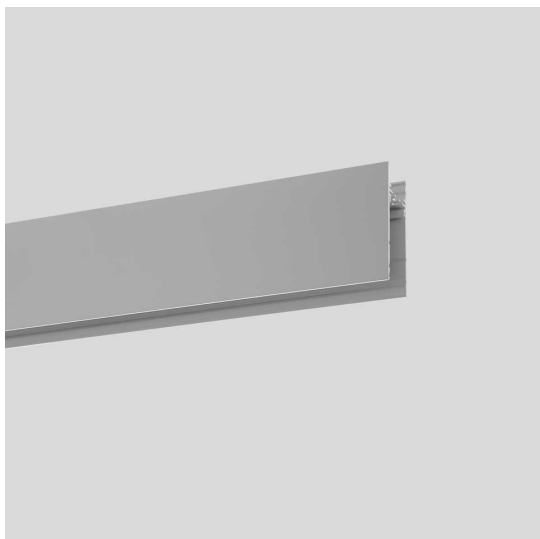

A. Sharping Structural Module Suspension, Ceiling, Wall - 4736mm Silver

Carlotta de Bevilacqua

DESCRIPTION

Algoritmo Sharping is very flexible and it allows to combine in continuity Sharp light modules, with indirect and diffused LED lighting in warm white (3000K) and neutral white (4000K). Structural modules are in extruded aluminum, available in different lengths depending on the installation option, three finishes (white, black, silver or gloss anodized), two optic finishes (black and white) and three beams (20°, 36° and 52°).

CARACTÉRISTIQUES

- Code Produit : **M199590**
- Couleur: **Silver**
- Installation: **AppliqueSuspensionPlafonnier**
- Séries: **Architectural Indoor**
- Environnement: **Indoor**
- dessiné par: **Carlotta de Bevilacqua**

90° angle to mechanically connect of 2 modules on perpendicular planes. Includes through-wire extensions. 0.60 kg. silver M196790

End caps (set of 2) silver M188890

Suspension kit with power supply. Includes 1 single steel suspension cable + 1 power supply cable Length 2 meters. MV (5x1,5mm²+2x0,5mm²) To power fluorescent modules, white LED plates and accent modules. M189300

Linear connector M189000

Bracket for fixing to wall/ceiling (1 piece) M199400

Suspension kit with power supply. Includes 1 single steel suspension cable + 1 power supply cable Length 2 meters. LV (3x1,5mm²) For supplying LED modules RGB. M189200