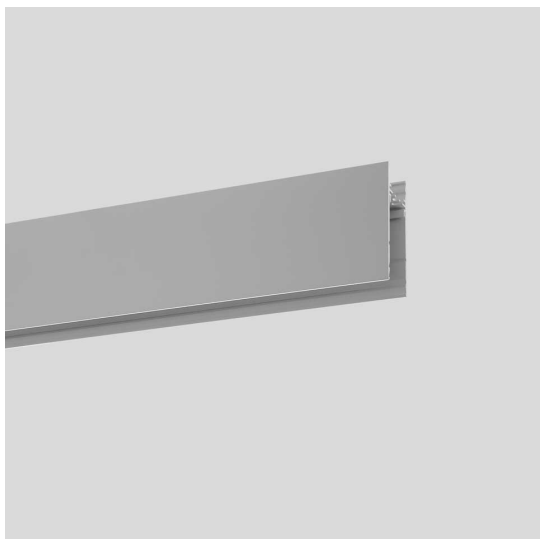

A. Sharping Structural Module Suspension, Ceiling, Wall - 4736mm White

Carlotta de Bevilacqua

DESCRIPTION

Algoritmo Sharping is very flexible and it allows to combine in continuity Sharp light modules, with indirect and diffused LED lighting in warm white (3000K) and neutral white (4000K). Structural modules are in extruded aluminum, available in different lengths depending on the installation option, three finishes (white, black, silver or gloss anodized), two optic finishes (black and white) and three beams (20°, 36° and 52°).

CARACTÉRISTIQUES

- Code Produit : **M199520**
- Couleur: **White**
- Installation: **AppliqueSuspensionPlafonnier**
- Séries: **Architectural Indoor**
- Environnement: **Indoor**
- dessiné par: **Carlotta de Bevilacqua**

DIMENSIONS

- Longueur : **4730 mm**

ACCESSOIRES

90° angle to mechanically connect of 2 modules on perpendicular planes. Includes through-wire extensions. 0.60 kg. white M196720

Suspension kit with power supply. Includes 1 single steel suspension cable + 1 power supply cable Length 2 meters. MV (5x1,5mm²+2x0,5mm²) To power fluorescent modules, white LED plates and accent modules. M189300

90° joint to mechanically connect two recessed modules on one same plane - 0.30 kg - White (To be ordered with kit cover angle cod. AE44001 / AE44004) M196820

Linear connector M189000

Bracket for fixing to wall/ceiling (1 piece) M199400