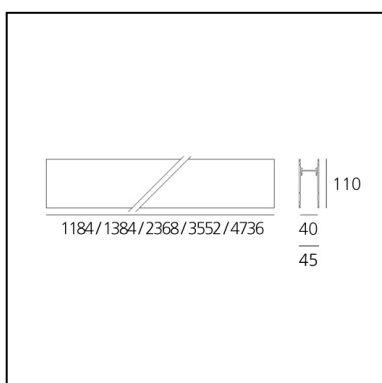

A. Sharping Structural Module Suspension, Ceiling, Wall - 4736mm White

Carlotta de Bevilacqua

DESCRIPTION

Algoritmo Sharping is very flexible and it allows to combine in continuity Sharp light modules, with indirect and diffused LED lighting in warm white (3000K) and neutral white (4000K). Structural modules are in extruded aluminum, available in different lengths depending on the installation option, three finishes (white, black, silver or gloss anodized), two optic finishes (black and white) and three beams (20°, 36° and 52°).

CARACTÉRISTIQUES

- Code Produit : **M199520**
- Couleur: **White**
- Installation: **AppliqueSuspensionPlafonnier**
- Séries: **Architectural Indoor**
- Environnement: **Indoor**
- dessiné par: **Carlotta de Bevilacqua**

DIMENSIONS

- Longueur : **4730 mm**

ACCESSOIRES

90° angle to mechanically connect of 2 modules on perpendicular planes. Includes through-wire extensions. 0.60 kg. white M196720

Suspension kit with power supply. Includes 1 single steel suspension cable + 1 power supply cable Length 2 meters. MV (5x1,5mm²+2x0,5mm²) To power fluorescent modules, white LED plates and accent modules. M189300