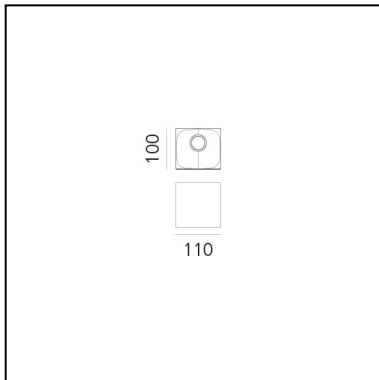

Aede - White

Pio & Tito Toso

IP20   Dimmerable: 

LUMINAIRE

- Watt: **20W**
- Voltage: **220-240V**
- Delivered lumens output: **1281lm**
- CCT: **2700K**
- Efficiency: **62%**
- Efficacy: **64.04lm/W**
- CRI: **90**
- Dimmable Typology: **Push**

PRODUCT CODE: 0041020A

FEATURES

- Article Code: **0041020A**
- Colour: **White**
- Installation: **Wall**
- Material: **Aluminium**
- Series: **Design Collection**
- Environment: **Indoor**
- Emission: **Direct**
- design by: **Pio & Tito Toso**

DIMENSIONS

- Length: **cm 11**
- Width: **cm 10**
- Height: **cm 11**
- Glow Wire Test: **750°**

SOURCES INCLUDED

- Category: **Led**
- Number: **1**
- Watt: **17W**
- Delivered lumens output: **2036**
- Color temperature (K): **2700K**
- CRI: **90**
- Color Tolerance: **MacAdam 2SDCM**
- Efficacy: **119lm/W**
- Service Life: **50000-L70**