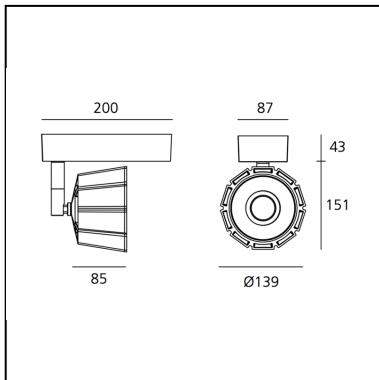

Airlite Track tunable white_24°_2900/5500K_Black

Carlotta de Bevilacqua
Paola di Arianello

IP20   Dimmerable: 

LUMINAIRE

- Watt: **20W**
- Voltage: **220-240V**
- Delivered lumens output: **1835lm**
- CCT: **6500K**
- Efficiency: **85%**
- Efficacy: **91.75lm/W**
- CRI: **80**

DIMENSIONS

- Length: **cm 20**
- Width: **cm 8.7**
- Height: **cm 19.4**
- Diameter: **cm 13.9**
- Base Length: **cm 20**
- Base Width: **cm 8.7**
- Weight: **cm 1.6**
- Glow Wire Test: **850°**

SOURCES INCLUDED

- Category: **Led TW**
- Number: **1**
- Watt: **30 W**
- Delivered lumens output: **2428 lm**
- Color Rendering: **N/s**
- Color temperature (K): **2900-5500**
- CRI: **>91 (min.)**
- Efficacy: **81 lm/W**