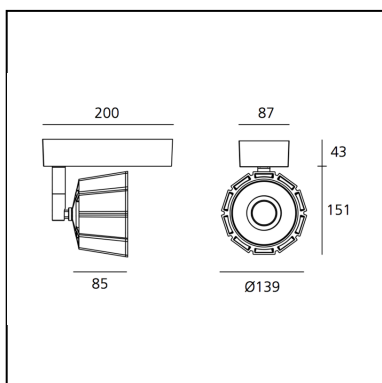

LUMINAIRE

- Watt: **20W**
- Voltage: **220-240V**
- Delivered lumens output: **1835lm**
- CCT: **6500K**
- Efficiency: **85%**
- Efficacy: **91.75lm/W**
- CRI: **80**

DESCRIPTION

Boasting elevated luminous flux, excellent colour rendering, energy efficiency, and a light compact design, Airlite is an innovative range of LED spotlights with exceptional photometric performance and flexibility. Thanks to an innovative heat dissipation system, air is filtered through open gaps in the die-cast aluminium body ensuring the efficiency and long life of our LED module. The hybrid optical system provides defined narrow beams, while keeping the light fixture dimensions compact.

PRODUCT CODE: SCENARIOS

FEATURES

- Article Code: **M142221**
- Colour: **White**
- Installation: **TrackProjector**
- Material: **Aluminium**
- Series: **Scenarios**
- Area contract: **Retail**
- design by: **Carlotta de Bevilacqua, Paola di Arianello**

DIMENSIONS

- Length: **cm 20**
- Width: **cm 8.7**
- Height: **cm 19.4**
- Diameter: **cm 13.9**
- Base Length: **cm 20**
- Base Width: **cm 8.7**
- Weight: **cm 1.6**
- Glow Wire Test: **850°**

SOURCES INCLUDED