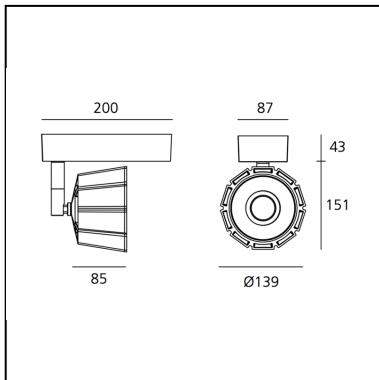

Airlite Track tunable white_40°_2900/5500K_Black

Carlotta de Bevilacqua
Paola di Arianello

IP20   Dimmerable: 

LUMINAIRE

- Watt: **20W**
- Voltage: **220-240V**
- Delivered lumens output: **1741lm**
- CCT: **6500K**
- Efficiency: **81%**
- Efficacy: **87.03lm/W**
- CRI: **80**

DIMENSIONS

- Length: **cm 20**
- Width: **cm 8.7**
- Height: **cm 19.4**
- Diameter: **cm 13.9**
- Base Length: **cm 20**
- Base Width: **cm 8.7**
- Weight: **cm 1.6**
- Glow Wire Test: **850°**

SOURCES INCLUDED

- Category: **Led TW**
- Number: **1**
- Watt: **30 W**
- Delivered lumens output: **2428 lm**
- Color Rendering: **N/s**
- Color temperature (K): **2900-5500**
- CRI: **>91 (min.)**
- Efficacy: **81 lm/W**