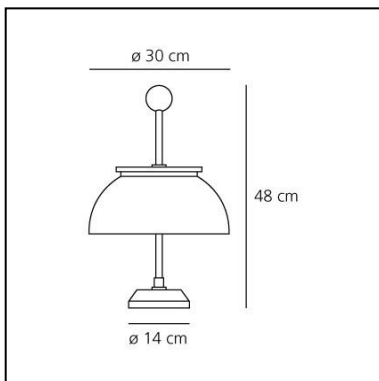

Alfa

Sergio Mazza

IP20      Dimmerable: 

LUMINAIRE

- Watt: **56W**
- Voltage: **220V-240V**
- Delivered lumens output: **690lm**
- CCT: **2800K**

DESCRIPTION

Metal structure in opaque nickel-plate; diffuser in crystal glass; base in marble. The metal parts are hand turned.

PRODUCT CODE: 0026010A

FEATURES

- Article Code: **0026010A**
- Colour: **White**
- Installation: **Table**
- Material: **Glass, steel, marble**
- Series: **Design Collection, Modern Classic**
- Environment: **Indoor**
- Area contract: **Residential**
- Emission: **Diffused And Direct**
- design by: **Sergio Mazza**

DIMENSIONS

- Height: **cm 48**
- Diameter: **cm 30**
- Base Diameter: **cm 14**
- Impact Resistance: **N.D.**
- Glow Wire Test: **N.D.°**

NOT INCLUDED SOURCES

- Category: **HALO**
- Number: **2**
- Lbs: **D45**
- Watt: **30W**
- Socket: **E14**
- Color Rendering: **1a**
- Color temperature (K): **2800K**
- Duration (h): **1000h**