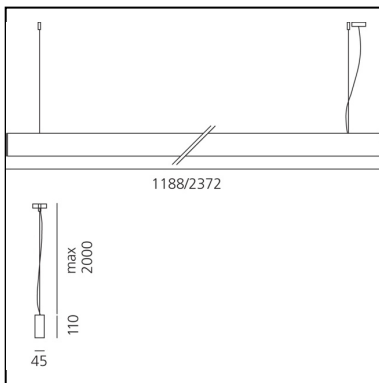

Algoritmo Stand-Alone - Suspension - LED blanc émission diffuse - Émission directe - 68W 3000K DALI - Blanc

Carlotta de Bevilacqua
Paola di Arianello

IP20  Dimmable: 

LUMINAIRE

- Watt: **68W**
- Flux Lumineux (lm): **3921lm**
- CCT: **3000K**
- Efficiency: **45%**
- Efficacy: **57.67lm/W**
- CRI: **80**
- Dimmable Typology: **Dali**

Remarques

Upper screen in PMMA included.

DESCRIPTION

Series of single units, preconfigured and complete for suspension-mounting, wall-mounting and ceiling-mounting. Body in extruded aluminium, painted white. Two lengths available: 1188 mm and 2372mm. LED version direct emission, diffused: LED monochromatic warm white (3000 K) and neutral white (4000 K). Power supply and light management system included, non dimmable or Dali-SwitchDim. Suspended version direct or double emission. Luminaires come complete with end caps, fixing brackets or suspension cables and optics. Compliant with standard EN60598-1 and other specific standards.

CODE PRODUIT: M2912W21

CARACTÉRISTIQUES

- Code Article : **M2912W21**
- Couleur: **Blanc**
- Installation: **Suspension**
- Matériaux: **Aluminium Extrudé**
- Séries: **Architectural Indoor**
- Environnement: **Indoor**
- Emission: **Directe/indirecte Dark Light**
- dessiné par: **Carlotta de Bevilacqua, Paola di Arianello**

DIMENSIONS

- Longueur : **cm 237**
- Largeur: **cm 4.5**
- Hauteur: **cm 11**
- Poids: **kg 7.1**
- Test au fil incandescent: **850°**

SOURCES INCLUES

- Catégorie: **Led**
- Nombre: **1**
- Watt: **68W**
- Température de Couleur (K): **3000K**
- Color Tolerance: **MacAdam 3SDCM**
- Service Life: **L70 (4K) 60500h**