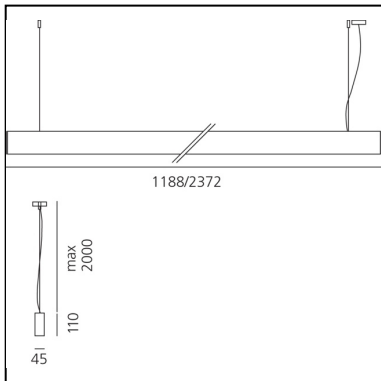

## LUMINAIRE

- Watt: **68W**
- Delivered lumens output: **3921lm**
- CCT: **3000K**
- Efficiency: **45%**
- Efficacy: **57.67lm/W**
- CRI: **80**
- Dimmable Typology: **Dali**

## DESCRIPTION

Series of single units, preconfigured and complete for suspension-mounting, wall-mounting and ceiling-mounting. Body in extruded aluminium, painted white. Two lengths available: 1188 mm and 2372mm. LED version direct emission, diffused: LED monochromatic warm white (3000 K) and neutral white (4000 K). Power supply and light management system included, non dimmable or Dali-SwitchDim. Suspended version direct or double emission. Luminaires come complete with end caps, fixing brackets or suspension cables and optics. Compliant with standard EN60598-1 and other specific standards.

## DIMENSIONS

- Length: **cm 237**
- Width: **cm 4.5**
- Height: **cm 11**
- Weight: **kg 7.1**
- Glow Wire Test: **850°**