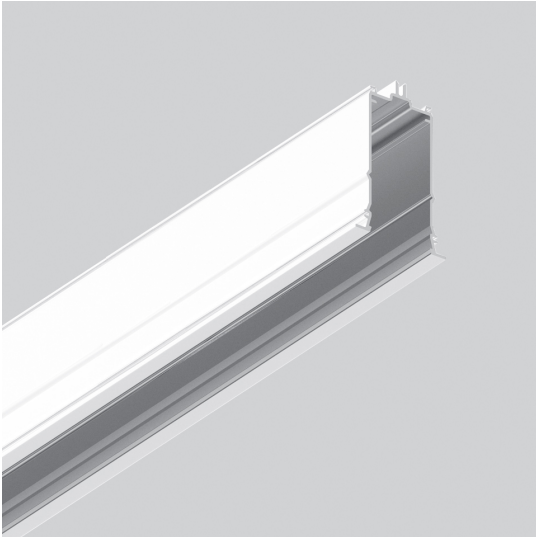

Algoritmo System - Diffused Emission - Structural module recessed - Trim 2368mm White

Carlotta de Bevilacqua
Paola di Arianello

DESCRIPTION

A modular system for ceiling or wall-recessed installation, to be installed as a continuous line or with angles, composed of structural modules in extruded aluminium, of pre-wired gear plates with through-wiring and quick-connection system of optics systems and components for connecting, fixing, joining or finishing the system. The prewired LED plates were designed for diffused emission, wall washer light, prismoptic or controlled emission, for projectors integration (PAD or Cube 37), for 3 phase track alimentation. Complies with standard EN60598-1 and any other specific standard.

CARACTÉRISTIQUES

- Code Produit : **M293520**
- Couleur: **White**
- Installation: **Encastré**
- Séries: **Architectural Indoor**
- dessiné par: **Carlotta de Bevilacqua, Paola di Arianello**

DIMENSIONS

- Longueur : **2360 mm**

ACCESSOIRES

90° joint. To mechanically connect two recessed modules on perpendicular planes. White (trim) M293820

90° joint. To mechanically connect two recessed modules on the same plane - Trim - White (To be ordered with kit cover angle cod. AE44001 / AE44004) M293920