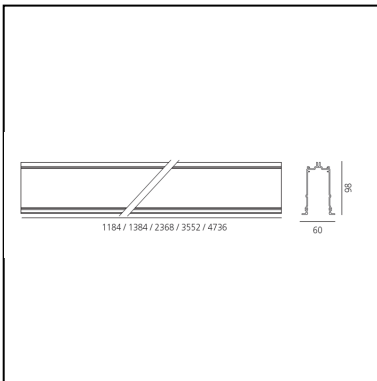

Algoritmo System - Diffused Emission - Structural module recessed - Trim 2368mm White

Carlotta de Bevilacqua
Paola di Arianello

DESCRIPTION

A modular system for ceiling or wall-recessed installation, to be installed as a continuous line or with angles, composed of structural modules in extruded aluminium, of pre-wired gear plates with through-wiring and quick-connection system of optics systems and components for connecting, fixing, joining or finishing the system. The prewired LED plates were designed for diffused emission, wall washer light, prismoptic or controlled emission, for projectors integration (PAD or Cube 37), for 3 phase track alimentation. Complies with standard EN60598-1 and any other specific standard.

CARACTÉRISTIQUES

- Code Produit : **M293520**
- Couleur: **White**
- Installation: **Encastré**
- Séries: **Architectural Indoor**
- dessiné par: **Carlotta de Bevilacqua, Paola di Arianello**

DIMENSIONS

- Longueur : **2360 mm**

ACCESSOIRES

90° joint. To mechanically connect two recessed modules on perpendicular planes. White (trim) M293820

90° joint. To mechanically connect two recessed modules on the same plane - Trim - White (To be ordered with kit cover angle cod. AE44001 / AE44004) M293920